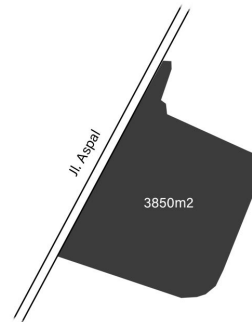

BALI HOME IMMO
real estate & investment

Contact:

Jalan Pantai Berawa No. 25, Tibubeneng,
Kuta Utara, 80361

Phone: +62 819 9971 2202

Email: info@bali-home-immo.com

BHI705

Land For Sale Freehold in Nusa Penida Island – BHI705

Land for Sale Freehold in Nusa Penida

The plot of 3850m2 is located in north Nusa Penida with North East Bali view and Lombok strait. The land is located on the hill with beautiful views of Mount Agung. It has about 150-teakwood tree on the land and a public access road at the top along property. The land is splittable and electricity is available near by.

It is located only 10 minutes east of main coastal village the main harbor.

Perfect investment on the island of Nusa Penida

Property Information

- **Price (IDR) :** 2.310.000.000
- **Property Category :** Freehold
- **Land Size / M² :** 3850
- **Furniture :** Furnished
- **Views :** Ocean
- **Price/Are :** IDR 60.000.000