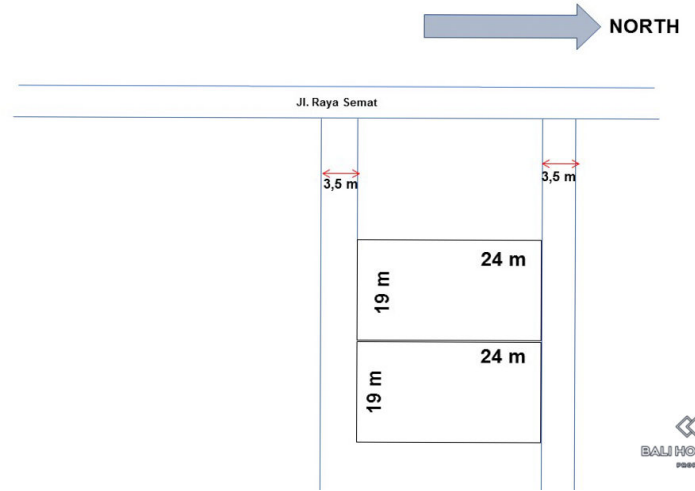

BALI HOME IMMO
real estate & investment

Contact:

Jalan Pantai Berawa No. 25, Tibubeneng,
Kuta Utara, 80361

Phone: +62 819 9971 2202

Email: info@bali-home-immo.com

Land For Sale Leasehold in Berawa – BHI969-A

Land For Sale Leasehold in Berawa – BHI969-A

Property Information

- Price (IDR) : 3.132.000.000
- Property Category : Leasehold
- Land Size / M² : 900
- Views : Rice field
- Leasehold Period : 30
- Price/Are : IDR 11.600.000