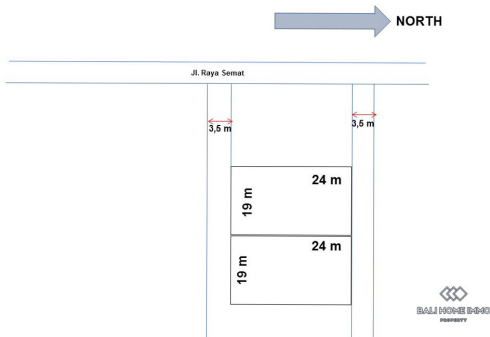

BALI HOME IMMO
real estate & investment

Contact:

Jalan Pantai Berawa No. 25, Tibubeneng,
Kuta Utara, 80361

Phone: +62 819 9971 2202

Email: info@bali-home-immo.com

Land For Sale Leasehold in Berawa – BHI969-A

Land For Sale Leasehold in Berawa – BHI969-A

Property Information

- Price (IDR) : 3.132.000.000
- Property Category : Leasehold
- Land Size / M² : 900
- Views : Rice field
- Leasehold Period : 30
- Price/Are : IDR 11.600.000