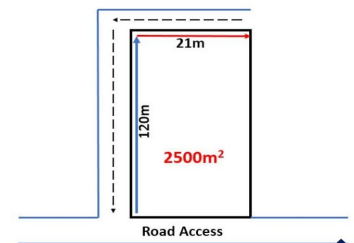

Land For Sale Leasehold in Canggu – BHI467

Land for Sale Leasehold Canggu

This land measures 2500 m2. The lease term is 25 years. It is located in a residential area with direct access to the road.

Property Information

- Price (IDR) : 4.062.500.000
- Property Category : Leasehold
- Land Size / M² : 2500
- Leasehold Period : 25
- Price/Are : IDR 6.500.000