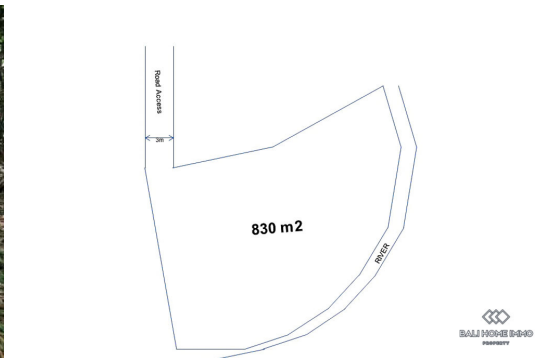

BALI HOME IMMO
real estate & investment

Contact:

Jalan Pantai Berawa No. 25, Tibubeneng,

Kuta Utara, 80361

Phone: +62 819 9971 2202

Email: info@bali-home-immo.com

Land For Sale Leasehold in Umalas – K127

This large land is located in the heart of Umalas, in a good residential area only 10 minutes from Batu Belig Beach by motorbike. With a space of 830 square meters and a view on the river, it is ideal to build your property. Many facilities are close by such as supermarkets and restaurants. It is accessible from the road and this land is not splittable.

Property Information

- **Price (IDR) :** 1.600.000.000
- **Property Category :** Leasehold
- **Land Size / M² :** 830
- **Views :** River
- **Leasehold Period :** 25
- **Price/Are :** IDR 7.350.000