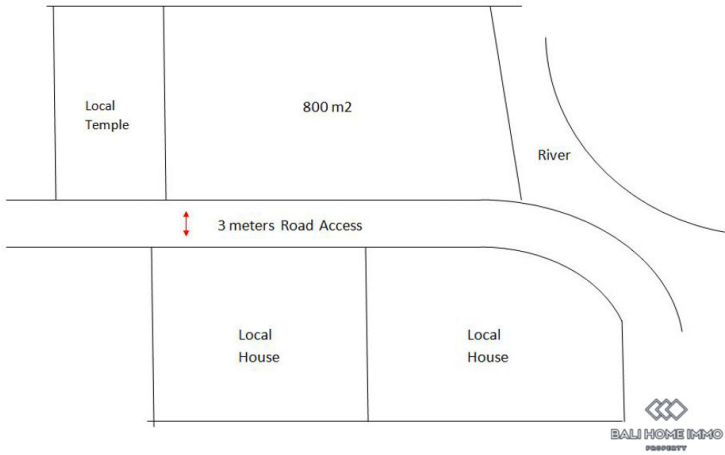

BALI HOME IMMO
real estate & investment

Contact:

Jalan Pantai Berawa No. 25, Tibubeneng,

Kuta Utara, 80361

Phone: +62 819 9971 2202

Email: info@bali-home-immo.com

Land For Sale Leasehold in Mengwi – BHI766

Land For Sale Leasehold in Mengwi – BHI766

Superb land of 800m² located in Mengwi, just 10 minutes by scooter from the beach in a residential area.

Land with access by a road of 3m wide for easy access, it offers a magnificent view of the rice fields nearby.

It is ideal for anyone wishing to settle in the region, backed by traffic but yet so close to everything. Very good investment, opportunity not to be missed.

Property Information

- **Price (IDR) :** 1.050.000.000
- **Property Category :** Leasehold
- **Land Size / M² :** 800
- **Views :** Rice field
- **Leasehold Period :** 20
- **Price/Are :** IDR 5.250.000