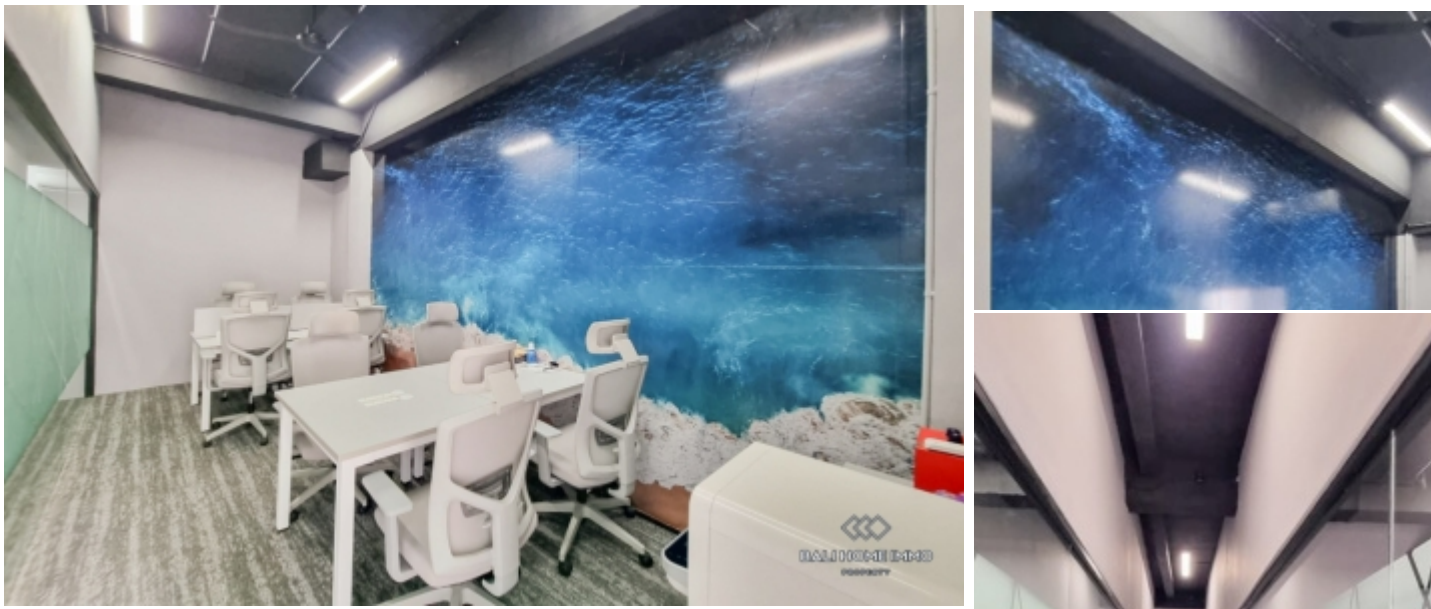

BALIHOMIIMMO
PROPERTY

LAND SIZE
25 m²
BUILDING SIZE
25 m²
SURROUNDING
Touristic Area
ROAD WIDTH (METER)
m
PARKING
Open

CO-WORKING SPACE FOR YEARLY RENTAL IN BALI CANGGU BERAWA - RF9038B

General Information

Land Size : 25 m²
Building Size : 25 m²
Year of Build : 2020
Floor Level : 1
View : Street
Style / Design : Modern
Surrounding : Touristic Area
Zoning : Touristic
Furniture : Furnished
Water Source : Drilled Wells
Parking : Open