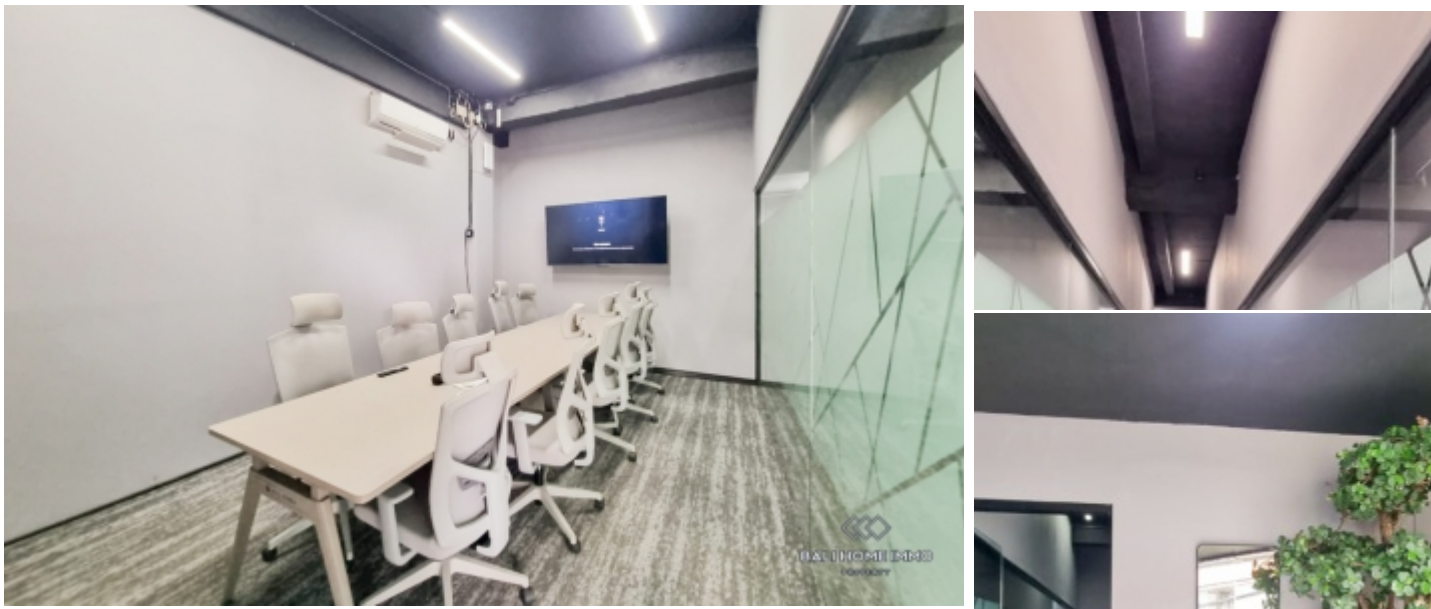

BALIHOMIIMMO

PROPERTY

LAND SIZE
30 m²
BUILDING SIZE
30 m²
SURROUNDING
Touristic Area
ROAD WIDTH (METER)
m
PARKING
Open

CO-WORKING SPACE FOR YEARLY RENTAL IN BALI CANGGU BERAWA - RF9038C

General Information

Land Size : 30 m²
Building Size : 30 m²
Year of Build : 2020
Floor Level : 1
View : Street
Style / Design : Modern
Surrounding : Touristic Area
Zoning : Touristic
Furniture : Furnished
Water Source : Drilled Wells
Parking : Open