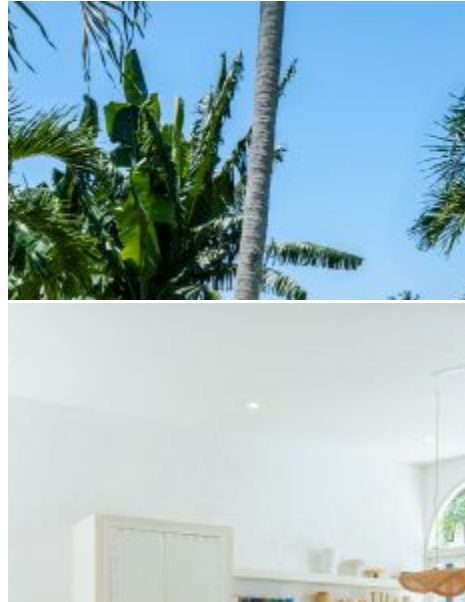

BALIHOMIIMMO
PROPERTY

BEDROOM 3
BATHROOM 3
LAND SIZE 350 m²
BUILDING SIZE 300 m²
LIVING ROOM Opened/Enclosed
LEASEHOLD PERIOD 21 year

3 BEDROOM RICEFIELD VIEW MEDITERRANEAN VILLA FOR SALE AND RENT IN SESEH - RF2579

General Information

IDR 8.500.000.000
Land Size : 350 m²
Building Size : 300 m²
Year of Build : 2022
Floor Level : 2
View : Rice field
Style / Design : Modern
Surrounding : Residential area
IMB : Pondok Wisata
Zoning : Residential
Leasehold Period : 21 year

Indoor

Living room : Opened/Enclosed
Dinning room : Opened/Enclosed
Kitchen : Opened/Enclosed
Bedroom : 3
Bathroom : 3
Ensuite Bathroom : 3

Outdoor

Swimming Pool : Yes
Garden : Yes
Pool Size : 26m²
Terrace : Yes
Balcony : Yes

Facilities

Furniture : Furnished
Electricity power (watt) : 7.700
Air Conditioner : 4
Water Source : Drilled Wells
Internet : Fiber Optic Access
Parking : Open

Phone : +6282194359401
Email : info@bali-home-immoo.com

www.bali-home-immoo.com
 Bali Home Immo