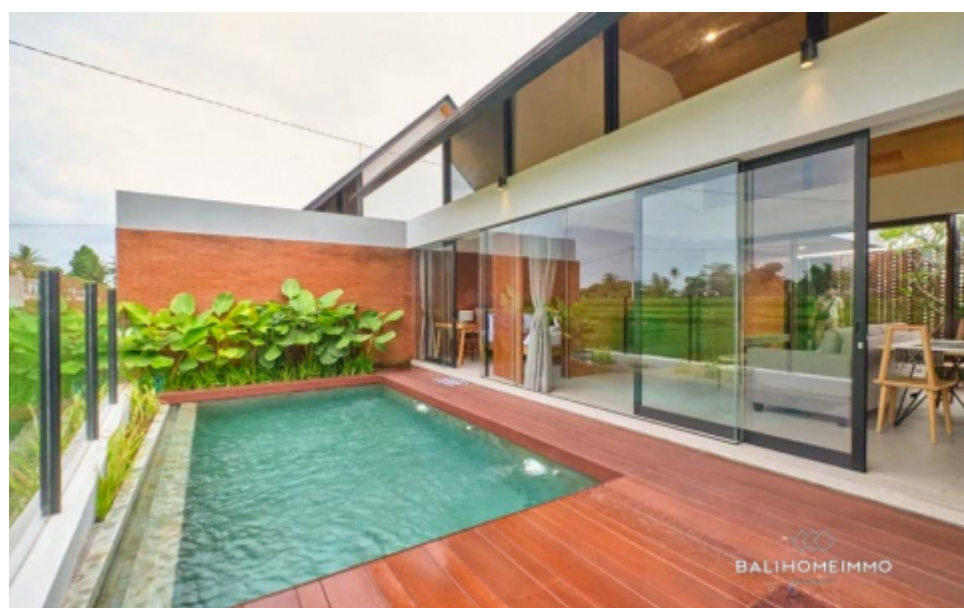

BALIHOMEIMMO

PROPERTY

BEDROOM
2

BATHROOM
2

LAND SIZE
169 m²

BUILDING SIZE
129 m²

LIVING ROOM
Enclosed

FURNITURE
Furnished

AVAILABILITY
01/10/2026

MODERN 2 BEDROOM VILLA WITH RICE FIELD VIEW FOR RENT IN LODTUNDUH UBUD - RFW148

General Information

Land Size : 169 m²
Building Size : 129 m²
Year of Build : 2021
Floor Level : 1
View : Pool
Style / Design : Modern
Surrounding : Residential area
Zoning : Residential