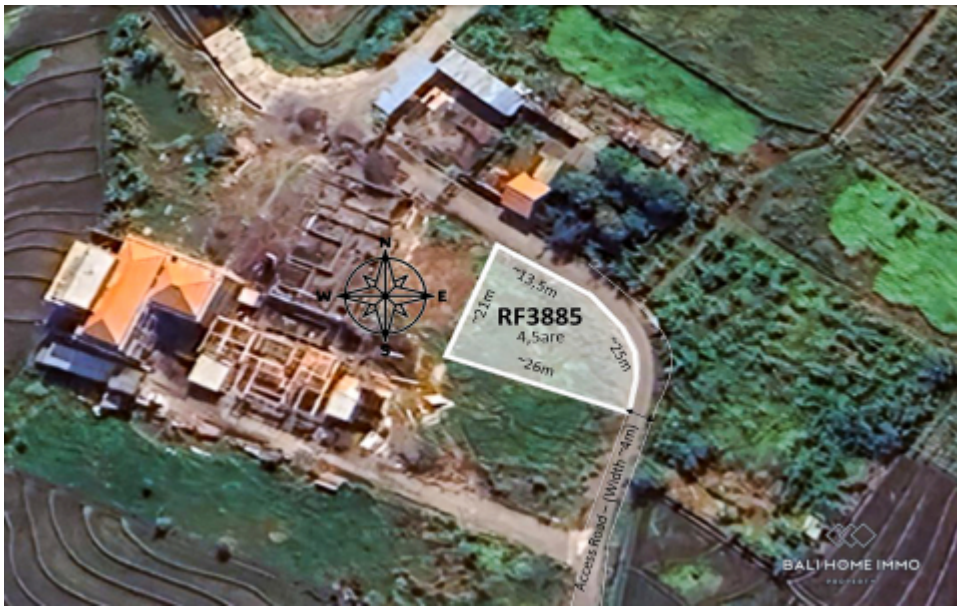

BALIHOMIIMMO

PROPERTY

LAND SIZE

450 m²

VIEW

Rice field

SURROUNDING

Residential area

SPLITABLE

Yes

4.5 ARE LAND FOR SALE FREEHOLD IN BATU BOLONG CANGGU BALI - RF3885

General Information

Price on Request

Land Size : 450 m²

Surrounding : Residential area

Splitable :

Road Access : Yes

View : Rice field

Road Width (meter) : 4 m

Zoning : Residential

Phone : +6282194359401

Email : info@bali-home-immo.com

www.bali-home-immo.com

Bali Home Immo