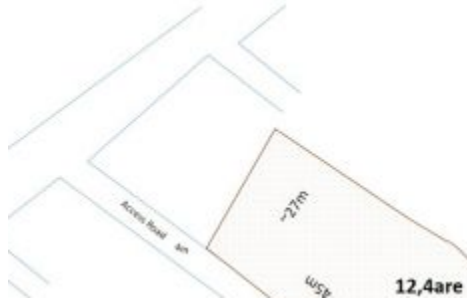

**BALIHOMIIMMO**  
PROPERTY

**LAND SIZE**  
1240 m<sup>2</sup>  
**VIEW**  
Not specific  
**SURROUNDING**  
Touristic Area  
**SPLITABLE**  
No

### General Information

Price on Request  
Land Size : 1.240 m<sup>2</sup>  
Surrounding : Touristic Area  
Splitable :  
Road Access : Yes  
View : Not spesific  
Road Width (meter) : 4 m  
Zoning : Residential