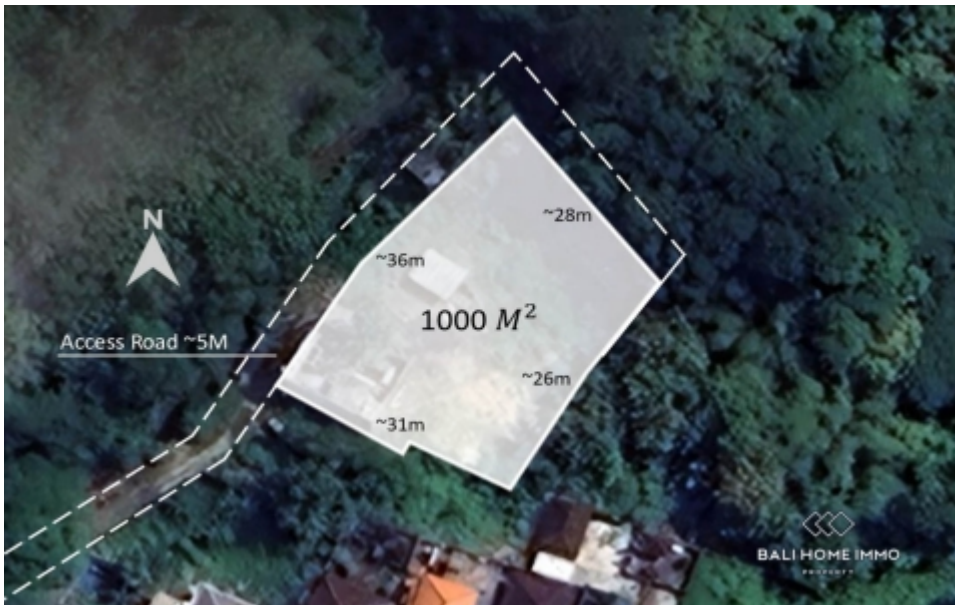

BALIHOMIIMMO

PROPERTY

LAND SIZE

1000 m²

VIEW

Jungle

SURROUNDING

Residential area

SPLITABLE

No

RESIDENTIAL LAND FOR SALE FREEHOLD IN JIMBARAN - RF9033A

General Information

Price on Request

Land Size : 1.000 m²

Surrounding : Residential area

Splitable :

Road Access : Yes

View : Jungle

Road Width (meter) : 5 m

Zoning : Residential

Phone : +6282194359401

Email : info@bali-home-immo.com

www.bali-home-immo.com

Bali Home Immo