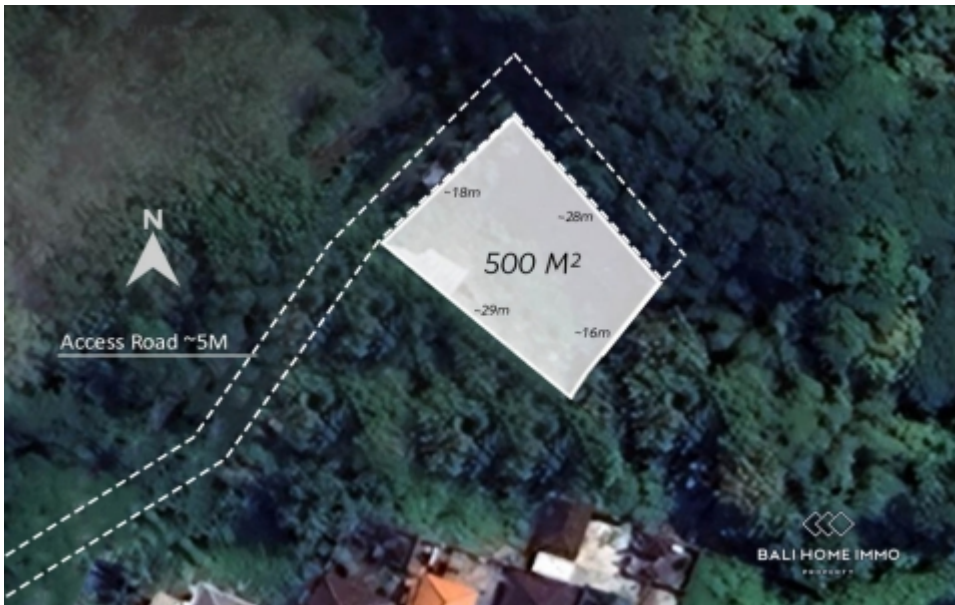

BALIHOMIIMMO
PROPERTY

LAND SIZE 500 m ²
VIEW Jungle
SURROUNDING Residential area
SPLITABLE No

RESIDENTIAL LAND FOR SALE FREEHOLD IN JIMBARAN - RF9033B

General Information

IDR 2.650.000.000
Land Size : 500 m²
Surrounding : Residential area
Splitable :
Road Access : Yes
View : Jungle
Road Width (meter) : 5 m
Zoning : Residential