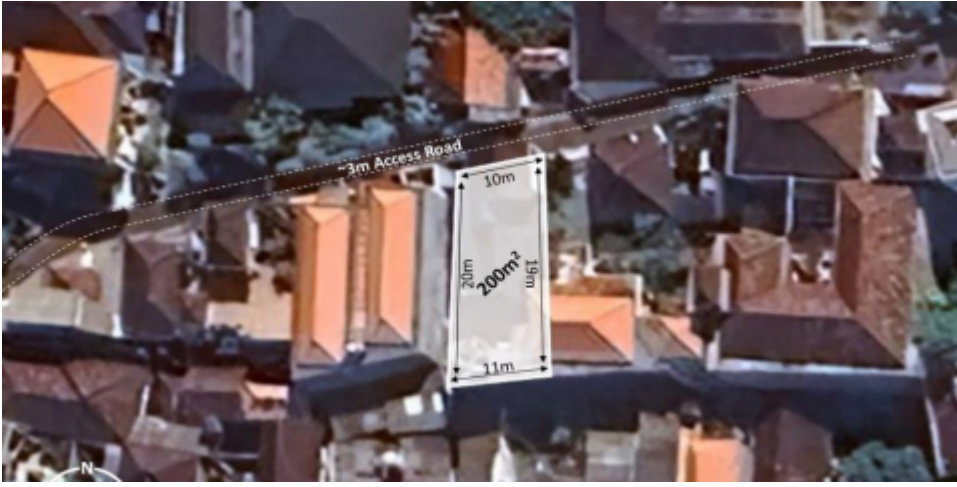

BALIHOMIIMMO

PROPERTY

LAND SIZE

200 m²

VIEW

Not specific

SURROUNDING

Residential area

SPLITABLE

No

RESIDENTIAL LAND FOR SALE FREEHOLD IN BALI KUTA - AL169

General Information

Price on Request

Land Size : 200 m²

Surrounding : Residential area

Splitable :