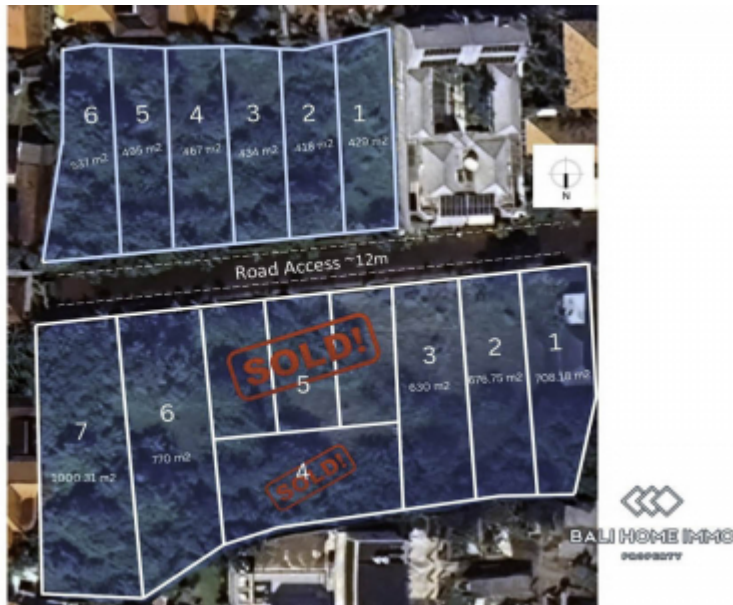

BALIHOMAIMMO

PROPERTY

LAND SIZE 418 m ²
VIEW Not specific
SURROUNDING Residential area
SPLITABLE No

RESIDENTIAL LAND FOR SALE IN NUSA DUA - RF6094

General Information

IDR 2.926.000.000
Land Size : 418 m²
Surrounding : Residential area
Road Access : Yes
Road Width (meter) : 12 m
Zoning : Residential