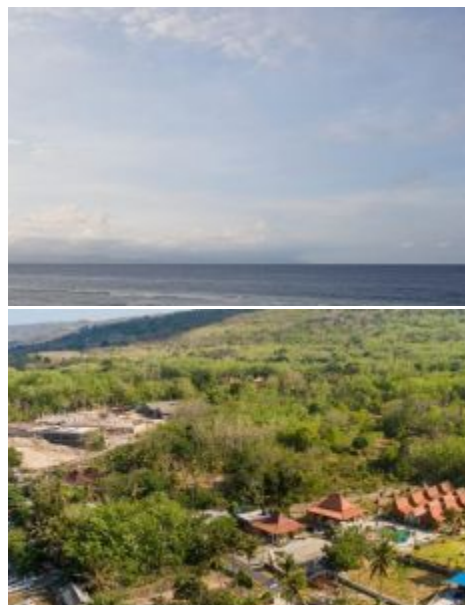

BALIHOMIIMMO

PROPERTY

LAND SIZE

700 m²

VIEW

Ocean

SURROUNDING

Walk to the beach

SPLITABLE

No

BEACHFRONT LAND FOR SALE FREEHOLD IN NUSA PENIDA - BHI1292-B

General Information

Price on Request

Land Size : 700 m²

Surrounding : Walk to the beach

Splitable :