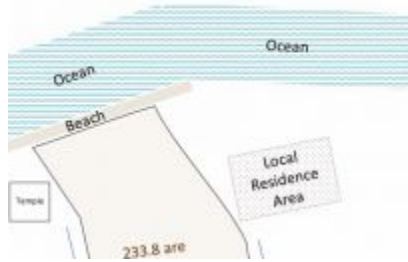

BALIHOMIIMMO
PROPERTY

LAND SIZE 23380 m ²
VIEW Not specific
SURROUNDING Residential area
SPLITABLE No

BEACHFRONT LAND FOR SALE FREEHOLD IN BALI BULELENG - BHI1323

General Information

Price on Request
Land Size : 23.380 m²
Surrounding : Residential area
Splitable :
Road Access : Yes
View : Not specific
Road Width (meter) : 0 m
Zoning : Touristic