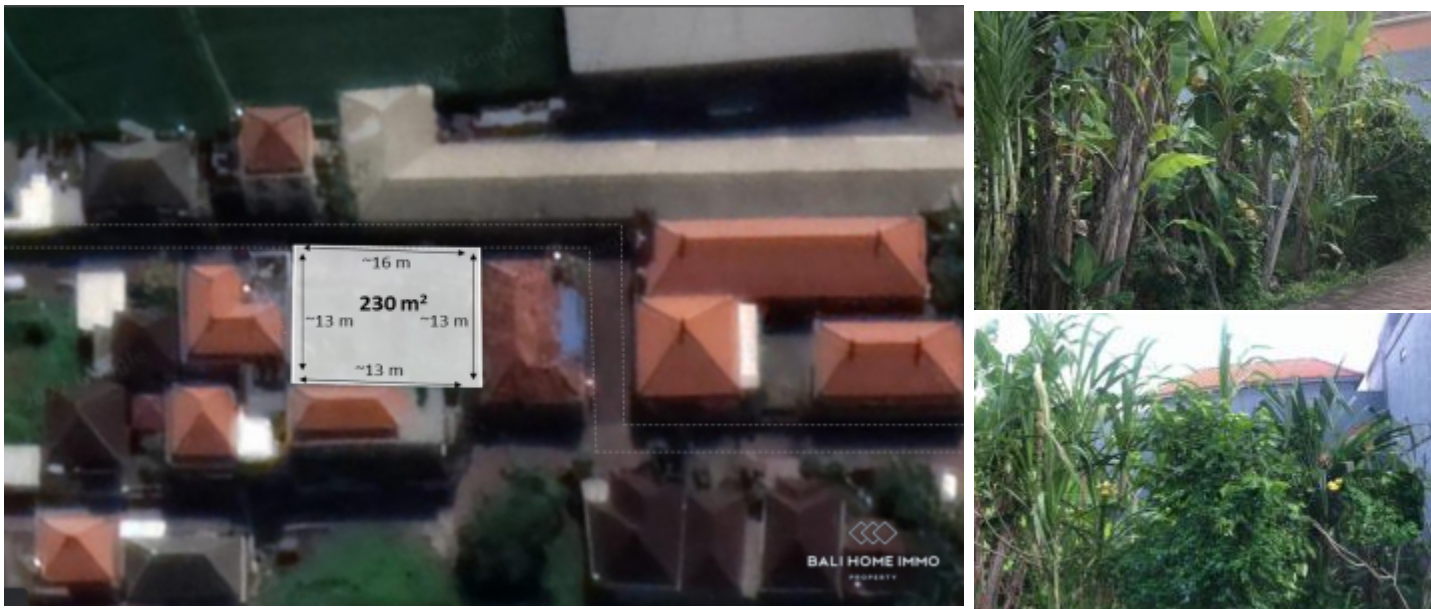

BALIHOMIIMMO

PROPERTY

LAND SIZE

230 m²

VIEW

Not specific

SURROUNDING

Residential area

SPLITABLE

No

LAND FOR SALE FREEHOLD IN MENGWI - RF203

General Information

Price on Request

Land Size : 230 m²

Surrounding : Residential area

Splitable :