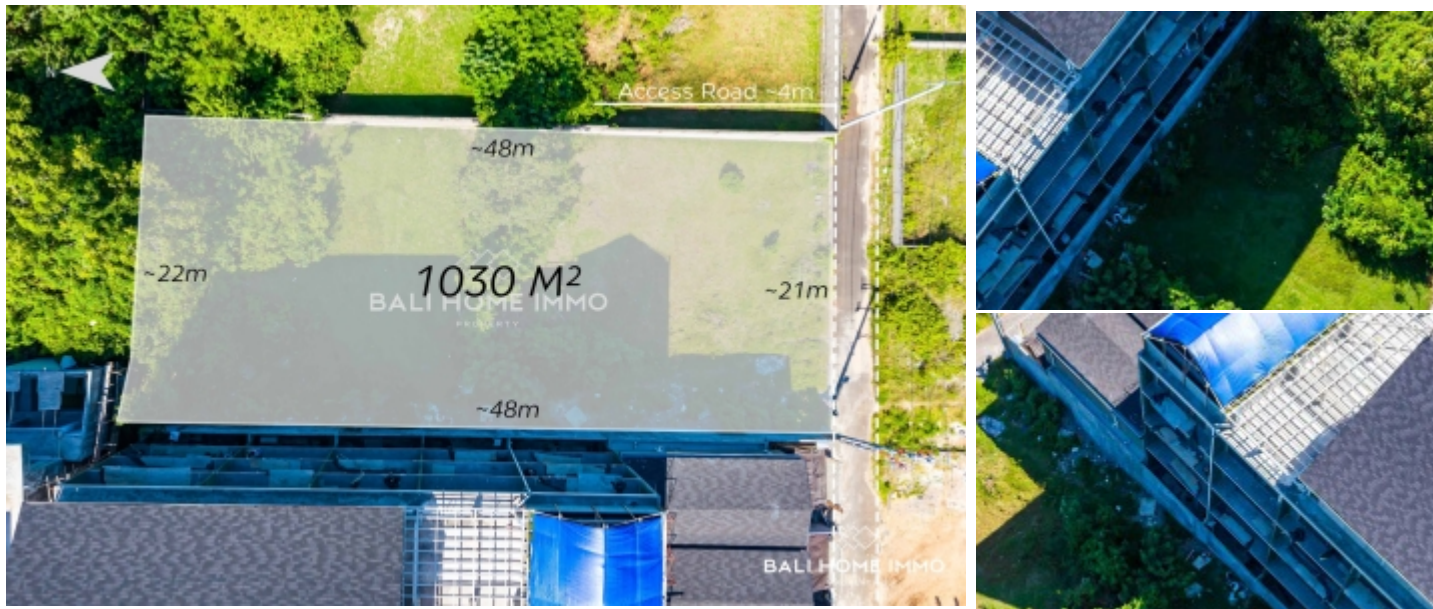

BALIHOMAIMMO

PROPERTY

LAND SIZE

1030 m²

VIEW

Ocean

SURROUNDING

Touristic Area

SPLITABLE

Yes

TOURISTIC LAND FOR SALE FREEHOLD WITH OCEAN VIEW IN PANDAWA - RF10110A

General Information

IDR 5.665.000.000

Land Size : 1.030 m²

Surrounding : Touristic Area

Splitable :

Road Access : Yes

View : Ocean

Road Width (meter) : 4 m

Zoning : Touristic

Phone : +6282194359401

Email : info@bali-home-immo.com

www.bali-home-immo.com

Bali Home Immo