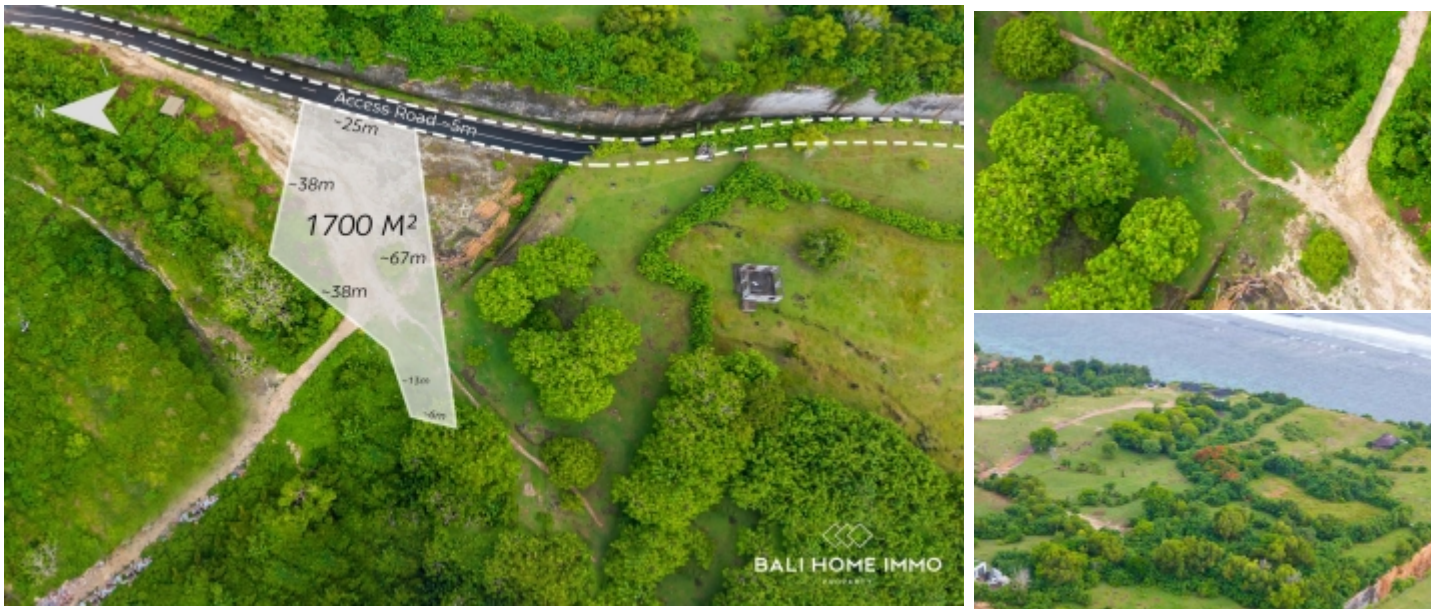

BALIHOMIIMMO

PROPERTY

LAND SIZE 1700 m ²
VIEW Not specific
SURROUNDING Touristic Area
SPLITABLE Yes

TOURISTIC ZONING LAND FOR SALE FREEHOLD IN PANDAWA - RF9190A

General Information

IDR 17.495.000.000
Land Size : 1.700 m²
Surrounding : Touristic Area
Splitable :
Road Access : Yes
Road Width (meter) : 5 m
Zoning : Touristic