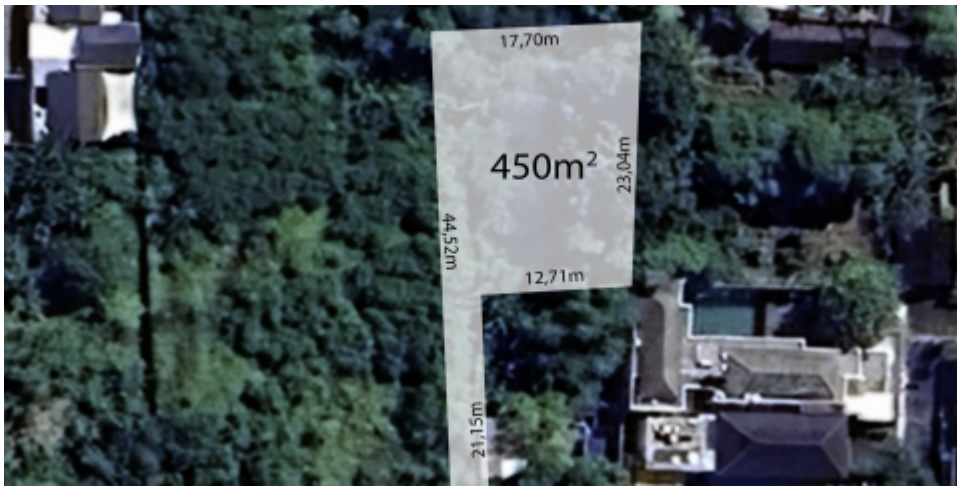

BALIHOMIIMMO
PROPERTY

LAND SIZE 450 m ²
VIEW Not specific
SURROUNDING Touristic Area
SPLITABLE No

4.5 ARE LAND FOR SALE NEAR MERTASARI BEACH SANUR - RF6866

General Information

Price on Request
Land Size : 450 m²
Surrounding : Touristic Area
Splitable :
Road Access : Yes
Road Width (meter) : 5 m
Zoning : Touristic