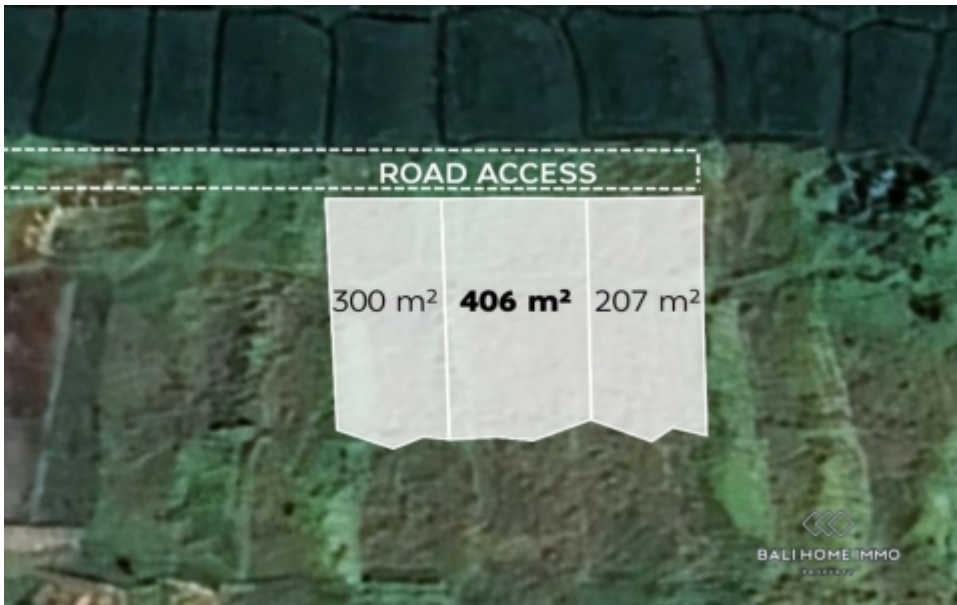

BALIHOMIIMMO

PROPERTY

LAND SIZE
406 m²

VIEW
Rice field

SURROUNDING
Touristic Area

SPLITABLE
No

LAND FOR SALE FREEHOLD IN BALI NEAR SESEH BEACH - AZ016C

General Information

Price on Request
Land Size : 406 m²
Surrounding : Touristic Area
Splitable :
Road Access : Yes
View : Rice field
Road Width (meter) : 3 m
Zoning : Touristic

Phone : +6282194359401
Email : info@bali-home-immo.com