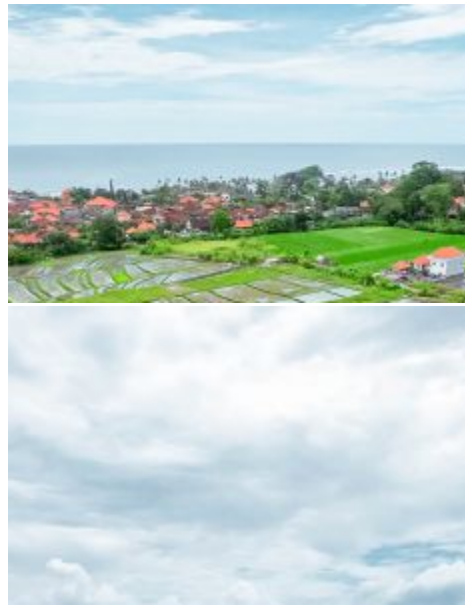

BALIHOMIIMMO

PROPERTY

LAND SIZE
406 m²

VIEW
Rice field

SURROUNDING
Touristic Area

SPLITABLE
No

LAND FOR SALE FREEHOLD IN BALI NEAR SESEH BEACH - AZ016C

General Information

Price on Request
Land Size : 406 m²
Surrounding : Touristic Area
Splitable :
Road Access : Yes
View : Rice field
Road Width (meter) : 3 m
Zoning : Touristic

Phone : +6282194359401
Email : info@bali-home-immo.com