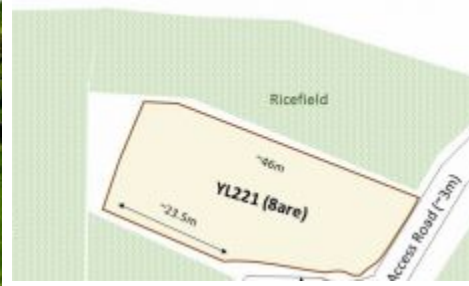

**BALIHOMIIMMO**  
PROPERTY

<b>LAND SIZE</b> 800 m <sup>2</sup>
<b>VIEW</b> Rice field
<b>SURROUNDING</b> Middle of Ricefield
<b>SPLITABLE</b> No

## LAND FOR SALE FREEHOLD IN TANAH LOT - YL221

### General Information

Price on Request  
Land Size : 800 m<sup>2</sup>  
Surrounding : Middle of Ricefield  
Splitable :  
Road Access : Yes  
View : Rice field  
Road Width (meter) : 3 m  
Zoning : Residential