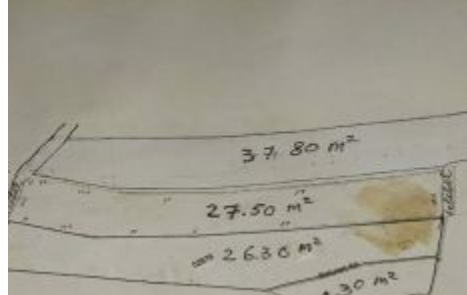

BALIHOMIIMMO

PROPERTY

LAND SIZE

9160 m²

VIEW

Rice field

SURROUNDING

Residential area

SPLITABLE

Yes

LAND FOR SALE FREEHOLD IN TANAH LOT AREA - K454

General Information

Price on Request

Land Size : 9.160 m²

Surrounding : Residential area

Splitable :

Road Access : Yes

View : Rice field

Road Width (meter) : 4 m

Zoning : Residential

Phone : +6282194359401

Email : info@bali-home-immo.com

www.bali-home-immo.com

Bali Home Immo