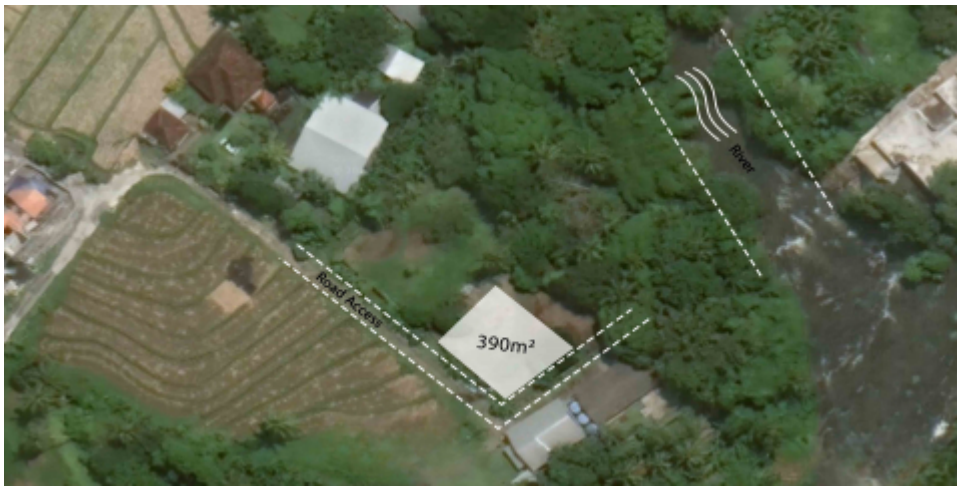

BALIHOMIIMMO
PROPERTY

LAND SIZE 390 m ²
VIEW Jungle
SURROUNDING Residential area
SPLITABLE No

LAND FOR SALE IN NYANYI TABANAN BALI - BHI601C

General Information

Price on Request
Land Size : 390 m²
Surrounding : Residential area
Splitable :
Road Access : Yes
View : Jungle
Road Width (meter) : 4 m
Zoning : Residential