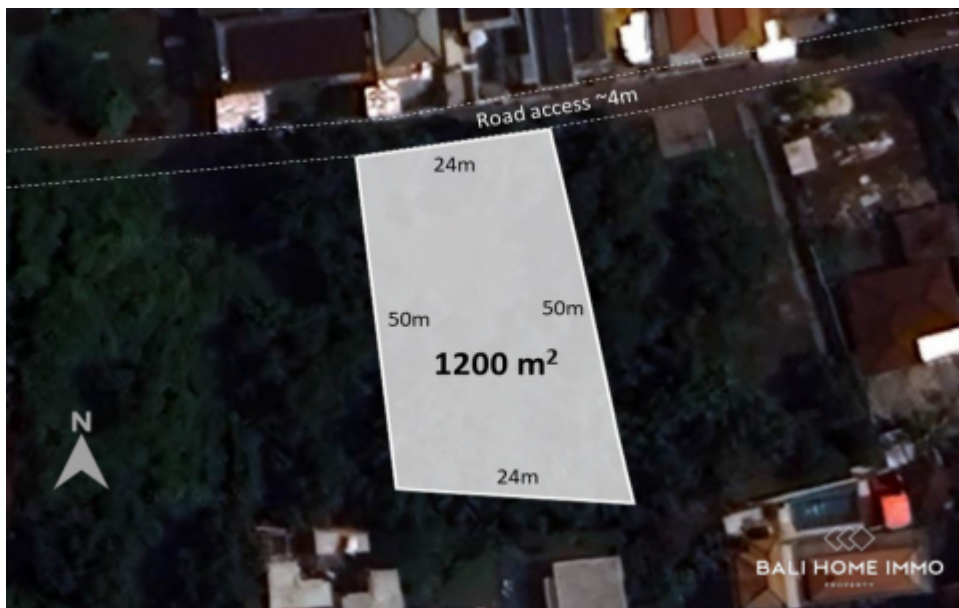

BALIHOMIIMMO

PROPERTY

LAND SIZE

1200 m²

VIEW

Not specific

SURROUNDING

Residential area

SPLITABLE

Yes

**12 ARE LAND FOR SALE FREEHOLD IN BALI NEAR BALANGAN BEACH -
RF4620**

General Information

IDR 7.200.000.000

Land Size : 1.200 m²

Surrounding : Residential area

Splitable :

Road Access : Yes

Road Width (meter) : 4 m

Zoning : Residential

Phone : +6282194359401

Email : info@bali-home-immo.com

www.bali-home-immo.com

Bali Home Immo