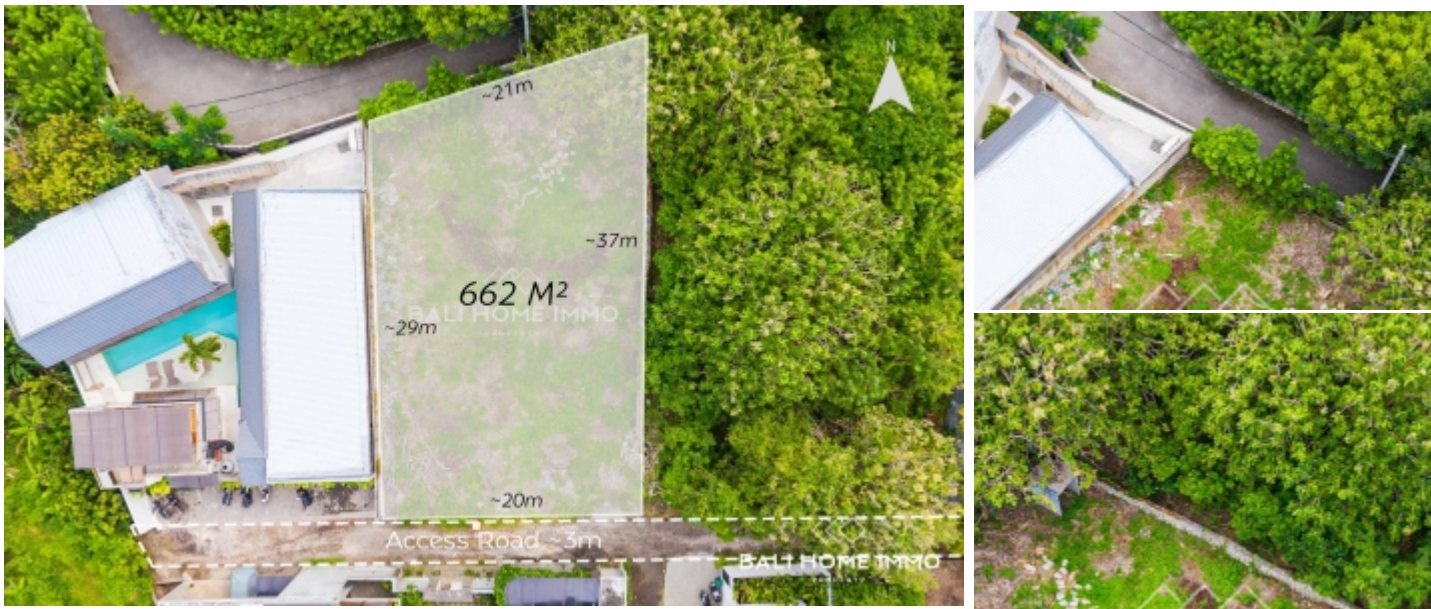

BALIHOMIEMMO

PROPERTY

LAND SIZE

662 m²

VIEW

Not specific

SURROUNDING

Residential area

SPLITABLE

No

MIXED ZONE LAND FOR SALE FREEHOLD IN SULUBAN – ULUWATU - HR111

General Information

IDR 7.480.600.000

Land Size : 662 m²

Surrounding : Residential area

Splitable :