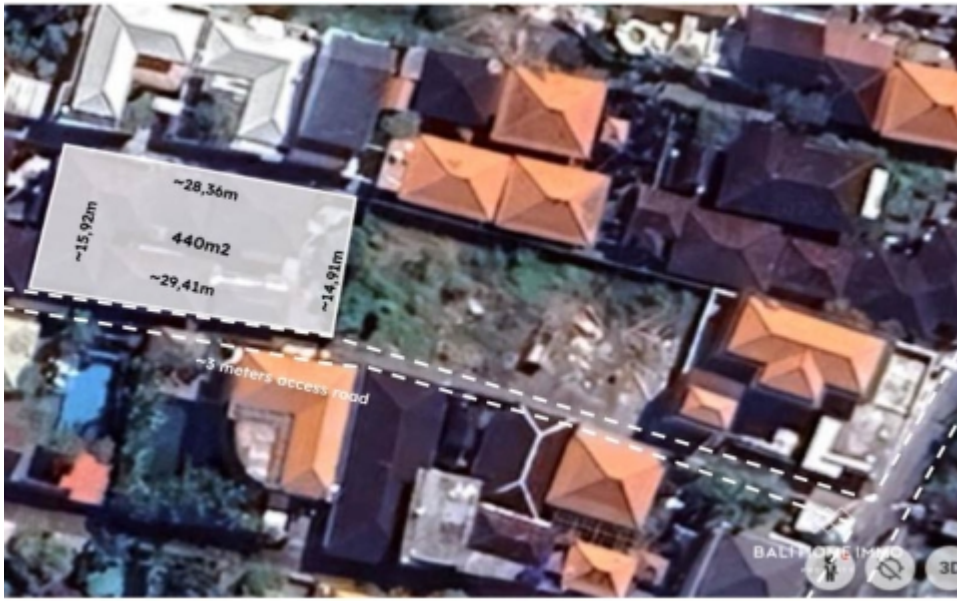

BALIHOMAIMMO

PROPERTY

LAND SIZE

440 m²

VIEW

Not specific

SURROUNDING

Residential area

SPLITABLE

No

RESIDENTIAL SIDE 4,4 ARE LAND IN KUWUM - RF8982

General Information

Price on Request

Land Size : 440 m²

Surrounding : Residential area

Splitable :

Road Access : Yes

View : Not specific

Road Width (meter) : 3 m

Zoning : Residential

Phone : +6282194359401

Email : info@bali-home-immo.com

www.bali-home-immo.com

Bali Home Immo