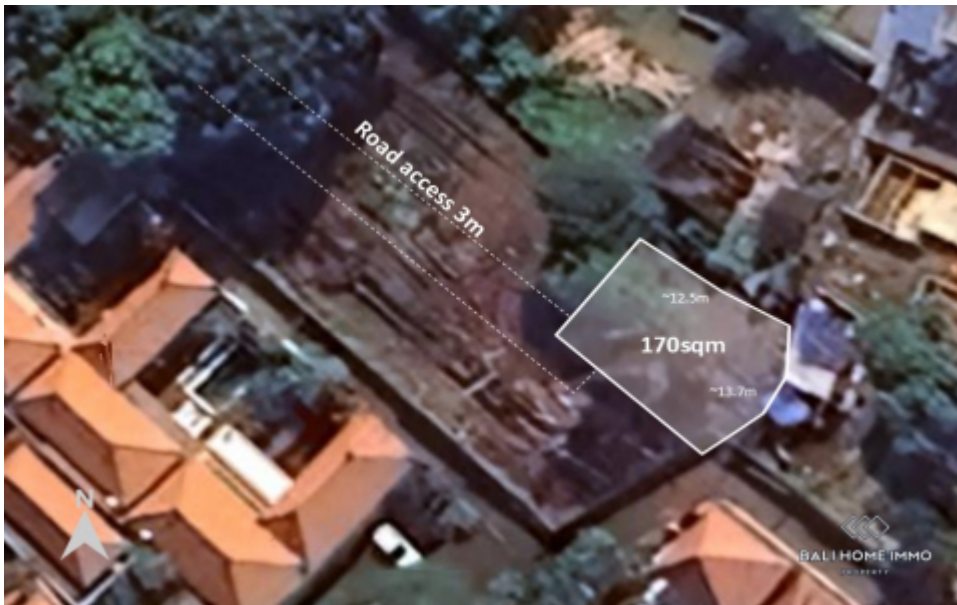

BALIHOMIIMMO
PROPERTY

LAND SIZE 170 m ²
VIEW Not specific
SURROUNDING Residential area
SPLITABLE Yes
LEASEHOLD PERIOD 25 year
PRICE/ARE/YEAR IDR 25.530.000

LAND FOR SALE LEASEHOLD IN BALI CANGGU BATU BOLONG - RF4865

General Information

Price on Request
Land Size : 170 m²
Surrounding : Residential area
Splitable :
Road Access : Yes
View : Not specific
Road Width (meter) : 3 m
Zoning : Residential
Leasehold Period : 25 year