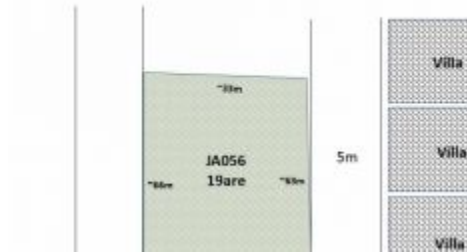

**BALIHOMIIMMO**  
PROPERTY

<b>LAND SIZE</b> 1900 m <sup>2</sup>
<b>VIEW</b> Not spesific
<b>SURROUNDING</b> Walk to the beach
<b>SPLITABLE</b> No
<b>LEASEHOLD PERIOD</b> 25 year
<b>PRICE/ARE/YEAR</b> IDR 26.316.000

## LAND FOR SALE LEASEHOLD IN BERAWA - JA056

### General Information

Price on Request  
Land Size : 1.900 m<sup>2</sup>  
Surrounding : Walk to the beach  
Road Access : Yes  
View : Not spesific  
Road Width (meter) : 4 m  
Zoning : Residential  
Leasehold Period : 25 year