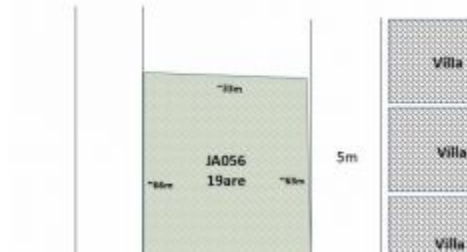

BALIHOMIIMMO
PROPERTY

LAND SIZE 1900 m ²
VIEW Not spesific
SURROUNDING Walk to the beach
SPLITABLE No
LEASEHOLD PERIOD 25 year
PRICE/ARE/YEAR IDR 26.316.000

LAND FOR SALE LEASEHOLD IN BERAWA - JA056

General Information

Price on Request
Land Size : 1.900 m²
Surrounding : Walk to the beach
Road Access : Yes
View : Not spesific
Road Width (meter) : 4 m
Zoning : Residential
Leasehold Period : 25 year

Phone : +6282194359401
Email : info@bali-home-immo.com