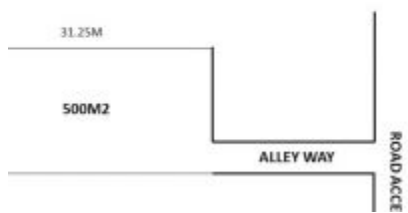

BALIHOMAIMMO
PROPERTY

LAND SIZE 500 m ²
VIEW Rice field
SURROUNDING Touristic Area
SPLITABLE No
LEASEHOLD PERIOD 25 year
PRICE/ARE/YEAR IDR 10.000.000

LAND WITH RICEFIELD VIEW FOR SALE LEASEHOLD IN BERAWA - BHI1190-A

General Information

Price on Request
Land Size : 500 m²
Surrounding : Touristic Area
Splitable :
Road Access : Yes
View : Rice field
Road Width (meter) : 2 m
Zoning : Residential
Leasehold Period : 25 year