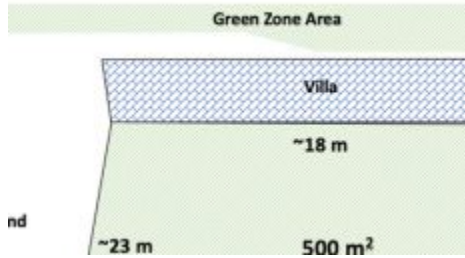

BALIHOMMEIMMO

PROPERTY

LAND SIZE

500 m²

VIEW

Rice field

SURROUNDING

Residential area

SPLITABLE

No

LEASEHOLD PERIOD

20 year

PRICE/ARE/YEAR

IDR 6.500.000

RICEFIELD VIEW LAND FOR SALE LEASEHOLD IN CANGGU - RESIDENTIAL SIDE - YA175-C

General Information

Price on Request

Land Size : 500 m²

Surrounding : Residential area

Road Access : Yes

View : Rice field

Road Width (meter) : 3 m

Zoning : Residential

Leasehold Period : 20 year