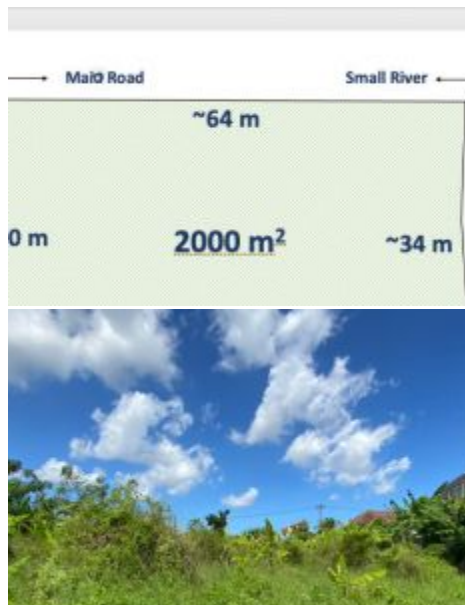

BALIHOMIIMMO

PROPERTY

LAND SIZE 2000 m ²
VIEW Rice field
SURROUNDING Middle of Ricefield
SPLITABLE Yes
LEASEHOLD PERIOD 30 year
PRICE/ARE/YEAR IDR 8.000.000

RICEFIELD VIEW LAND FOR SALE LEASEHOLD IN CANGGU - YA167

General Information

Price on Request
Land Size : 2.000 m²
Surrounding : Middle of Ricefield
Splitable :
Road Access : Yes
View : Rice field
Road Width (meter) : 6 m
Zoning : Residential
Leasehold Period : 30 year