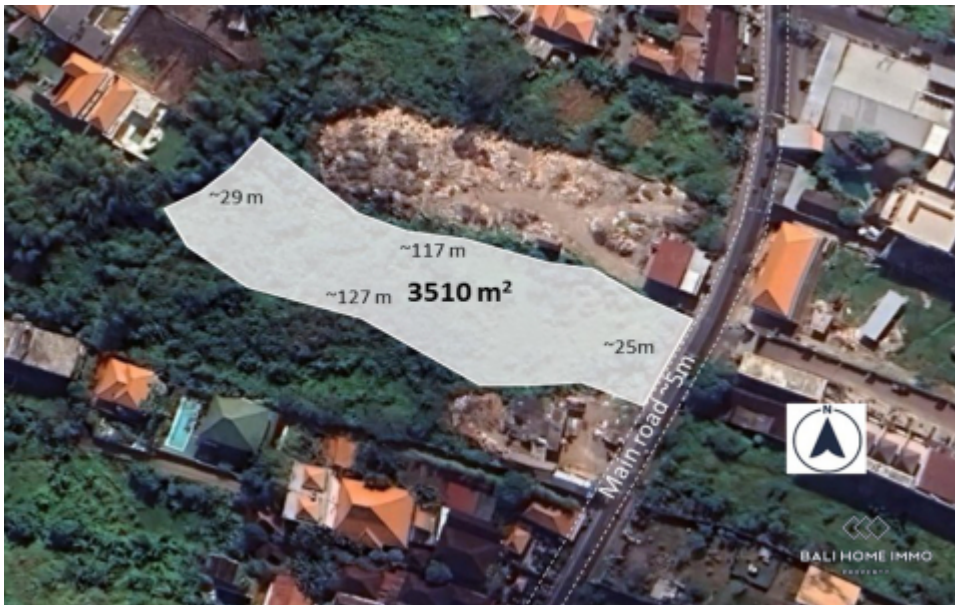

BALIHOMIEMMO

PROPERTY

LAND SIZE

3510 m²

VIEW

Not specific

SURROUNDING

Residential area

SPLITABLE

No

LEASEHOLD PERIOD

18 year

PRICE/ARE/YEAR

IDR 40.000.000

**STREET FRONT 35 ARE LAND FOR SALE LEASEHOLD IN CANGGU BATU
BOLONG BALI - RF3250**

General Information

Price on Request

Land Size : 3.510 m²

Surrounding : Residential area

Splitable :

Road Access : Yes

Road Width (meter) : 5 m

Zoning : Residential

Leasehold Period : 18 year