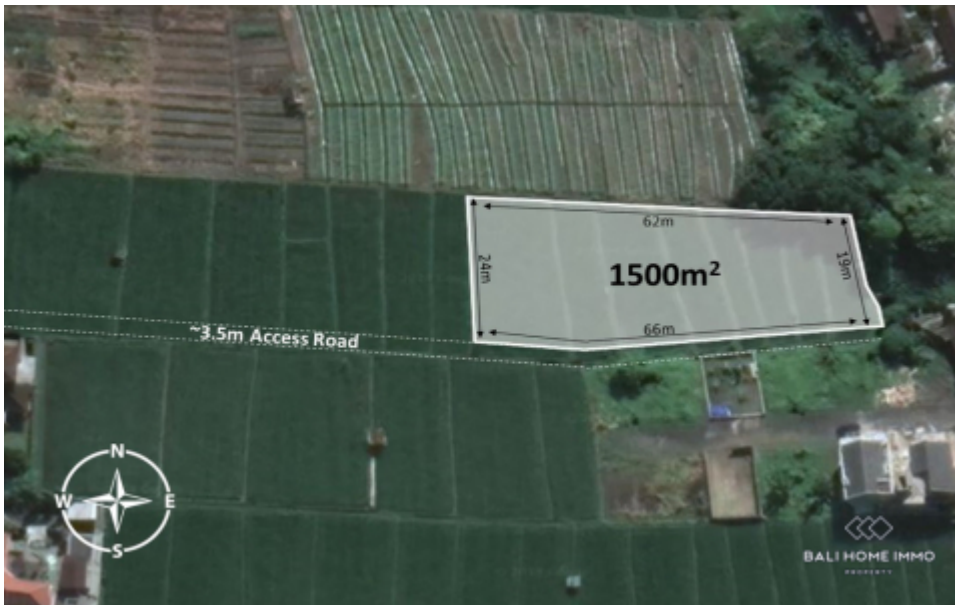

**BALIHOMIIMMO**

PROPERTY

**LAND SIZE**

1500 m<sup>2</sup>

**VIEW**

Rice field

**SURROUNDING**

Residential area

**SPLITABLE**

No

**LEASEHOLD PERIOD**

25 year

**PRICE/ARE/YEAR**

IDR 15.000.000

**15 ARE LAND FOR SALE LEASEHOLD IN KEROBOKAN - AL280**

**General Information**

Price on Request

Land Size : 1.500 m<sup>2</sup>

Surrounding : Residential area

Splitable :

Road Access : Yes

View : Rice field

Road Width (meter) : 4 m

Zoning : Residential