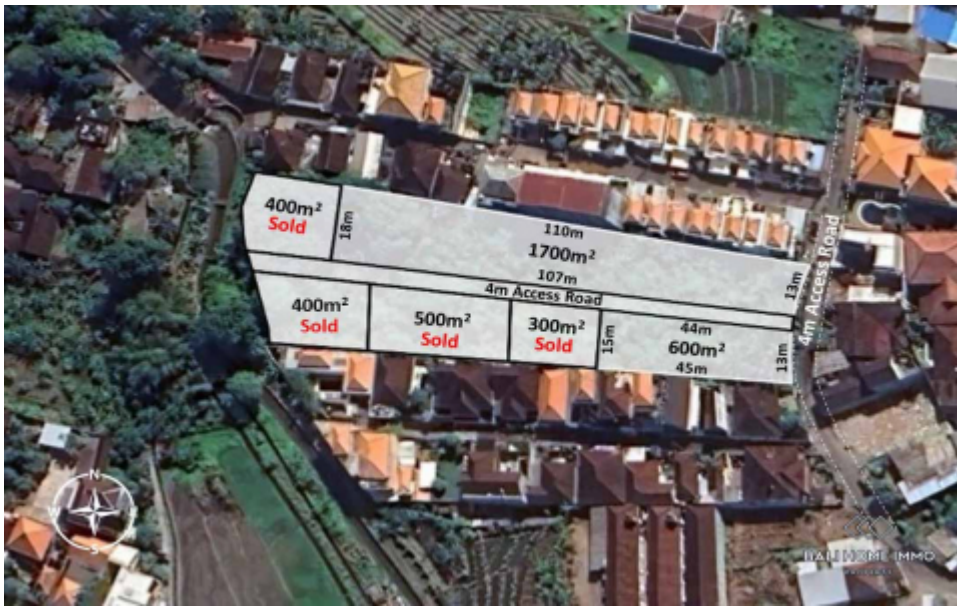

BALIHOMIIMMO

PROPERTY

| |
|---|
| LAND SIZE 2300 m ² |
| VIEW Not specific |
| SURROUNDING Residential area |
| SPLITTABLE Yes |
| LEASEHOLD PERIOD 30 year |
| PRICE/ARE/YEAR IDR 11.000.000 |

SPLITTABLE 23 ARE LAND FOR SALE LEASEHOLD IN BALI KEROBOKAN - AL147

General Information

Price on Request
Land Size : 2.300 m²
Surrounding : Residential area
Splittable :
Road Access : Yes
View : Not specific
Road Width (meter) : 4 m
Zoning : Residential
Leasehold Period : 30 year