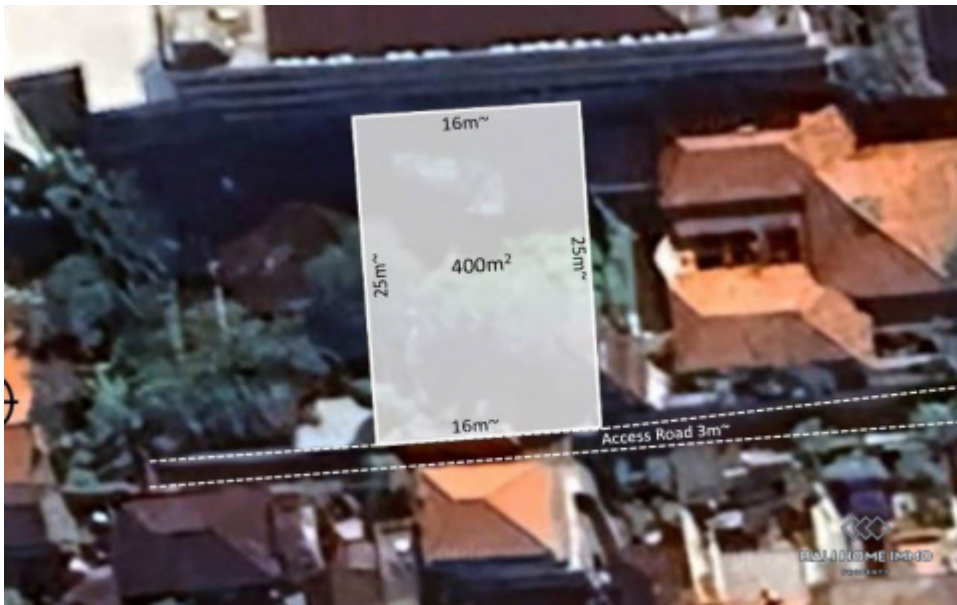

**BALIHOMMEIMMO**

PROPERTY

**LAND SIZE**

400 m<sup>2</sup>

**VIEW**

Not specific

**SURROUNDING**

Touristic Area

**SPLITABLE**

No

**LEASEHOLD PERIOD**

30 year

**PRICE/ARE/YEAR**

IDR 31.600.000

**WALKING TO THE BEACH LAND FOR LEASEHOLD IN BALI LEGIAN - NG097**

**General Information**

Price on Request

Land Size : 400 m<sup>2</sup>

Surrounding : Touristic Area

Splitable :

Road Access : Yes

Road Width (meter) : 3 m

Zoning : Touristic

Leasehold Period : 30 year