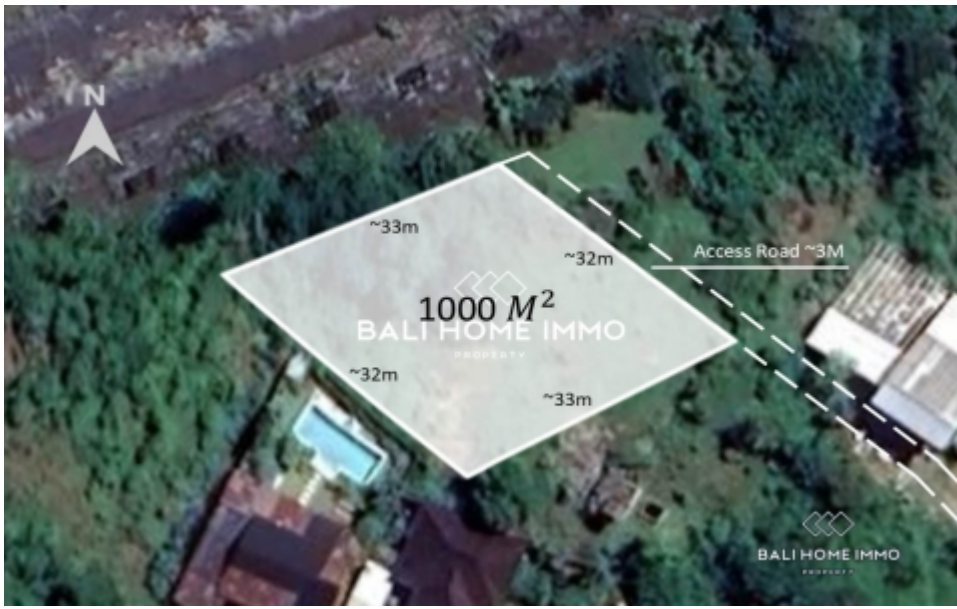

BALIHOMIIMMO
PROPERTY

LAND SIZE 1000 m ²
VIEW Ocean
SURROUNDING Residential area
SPLITABLE Yes
LEASEHOLD PERIOD 25 year
PRICE/ARE/YEAR IDR 9.000.000

GOOD DEAL RESIDENTIAL LAND FOR SALE LEASEHOLD WITH OCEAN VIEW IN KUTUH - RF10154B

General Information

IDR 2.250.000.000
Land Size : 1.000 m²
Surrounding : Residential area
Splitable :
Road Access : Yes
View : Ocean
Road Width (meter) : 3 m
Zoning : Residential
Leasehold Period : 25 year