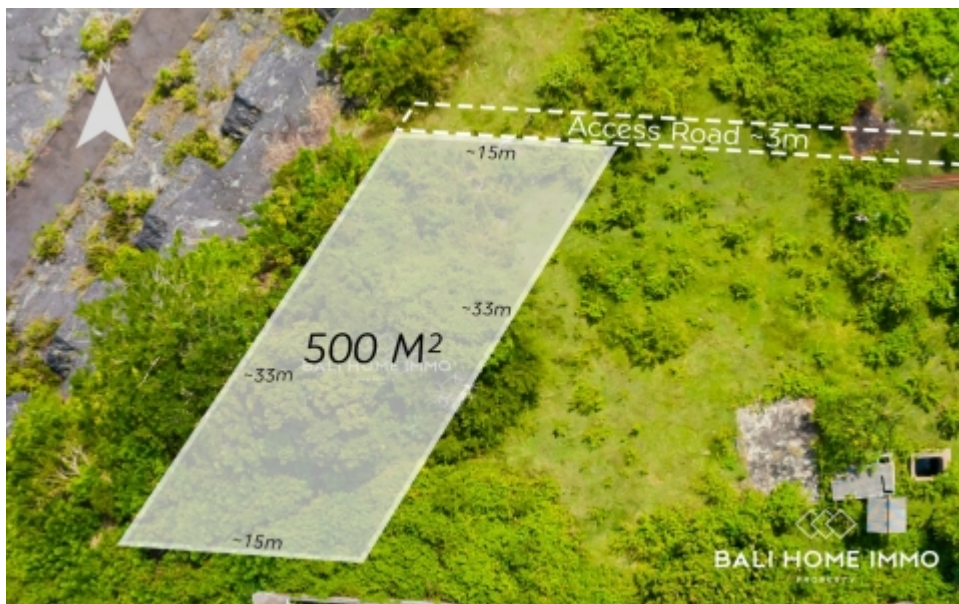

**BALIHOMIIMMO**

PROPERTY

<b>LAND SIZE</b> 500 m <sup>2</sup>
<b>VIEW</b> Ocean
<b>SURROUNDING</b> Residential area
<b>SPLITABLE</b> No
<b>LEASEHOLD PERIOD</b> 25 year
<b>PRICE/ARE/YEAR</b> IDR 0

### General Information

IDR  
Land Size : 500 m<sup>2</sup>  
Surrounding : Residential area  
Splitable :  
Road Access : Yes  
View : Ocean  
Road Width (meter) : 3 m  
Zoning : Residential  
Leasehold Period : 25 year