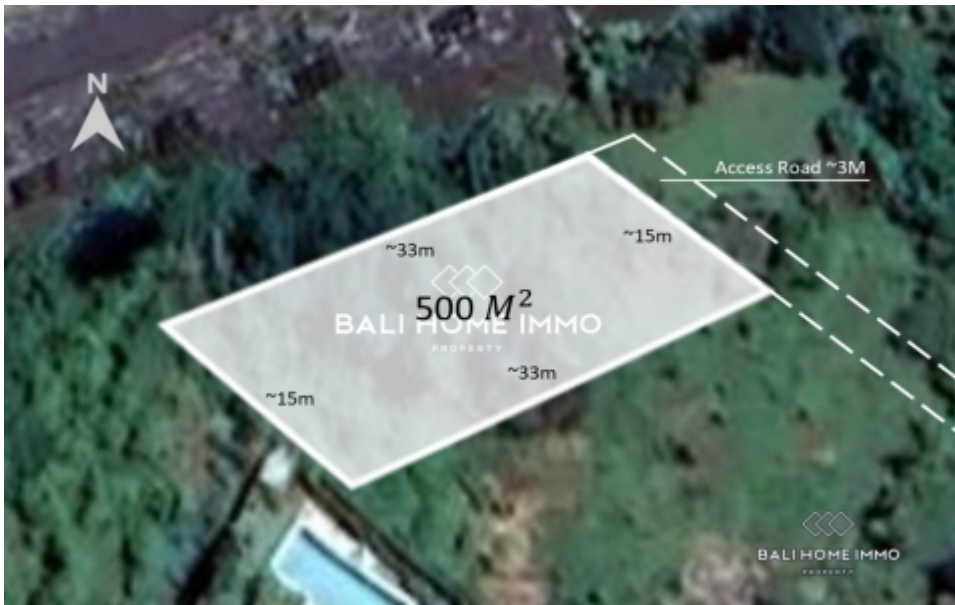

BALIHOMIIMMO
PROPERTY

LAND SIZE 500 m ²
VIEW Ocean
SURROUNDING Residential area
SPLITABLE No
LEASEHOLD PERIOD 25 year
PRICE/ARE/YEAR IDR 0

GOOD DEAL RESIDENTIAL LAND FOR SALE LEASEHOLD WITH OCEAN VIEW IN KUTUH - RF10154C

General Information

IDR
Land Size : 500 m²
Surrounding : Residential area
Splitable :
Road Access : Yes
View : Ocean
Road Width (meter) : 3 m
Zoning : Residential
Leasehold Period : 25 year

Phone : +6282194359401
Email : info@bali-home-immo.com