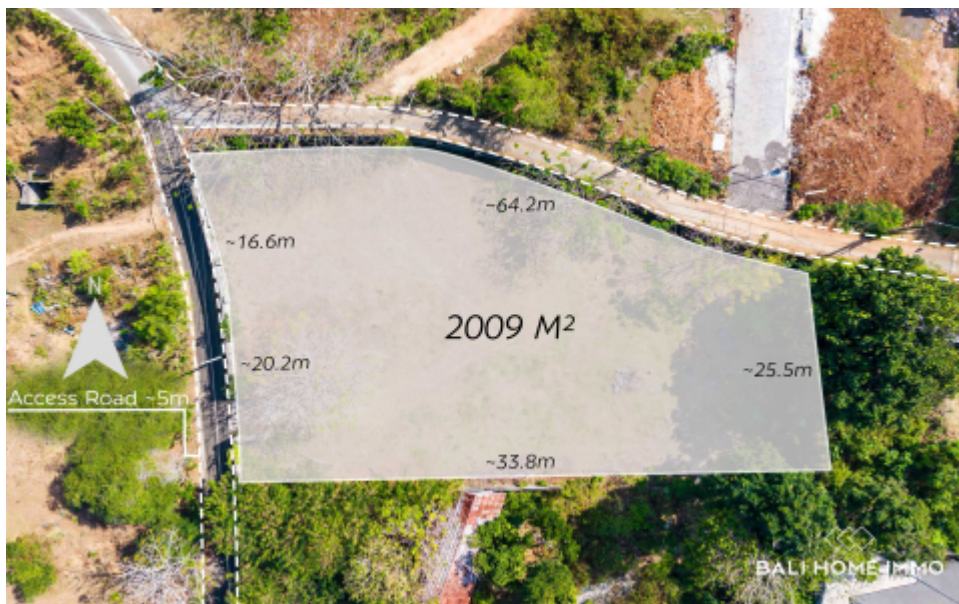

BALIHOMIIMMO

PROPERTY

LAND SIZE 2009 m ²
VIEW Ocean
SURROUNDING Touristic Area
SPLITABLE Yes
LEASEHOLD PERIOD 30 year
PRICE/ARE/YEAR IDR 20.000.000

PRIME OCEANVIEW LAND FOR SALE NEAR PANDAWA BEACH – A PERFECT INVESTMENT OPPORTUNITY - RF5924

General Information

IDR 12.054.000.000
Land Size : 2.009 m²
Surrounding : Touristic Area
Splitable :
Road Access : Yes
View : Ocean
Road Width (meter) : 5 m
Zoning : Touristic
Leasehold Period : 30 year