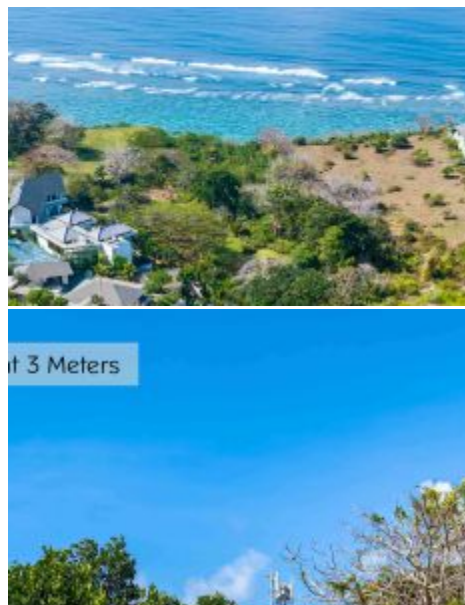

BALIHOMIIMMO

PROPERTY

LAND SIZE 2009 m ²
VIEW Ocean
SURROUNDING Touristic Area
SPLITABLE Yes
LEASEHOLD PERIOD 30 year
PRICE/ARE/YEAR IDR 20.000.000

PRIME OCEANVIEW LAND FOR SALE NEAR PANDAWA BEACH – A PERFECT INVESTMENT OPPORTUNITY - RF5924

General Information

IDR 12.054.000.000
Land Size : 2.009 m²
Surrounding : Touristic Area
Splitable :
Road Access : Yes
View : Ocean
Road Width (meter) : 5 m
Zoning : Touristic
Leasehold Period : 30 year