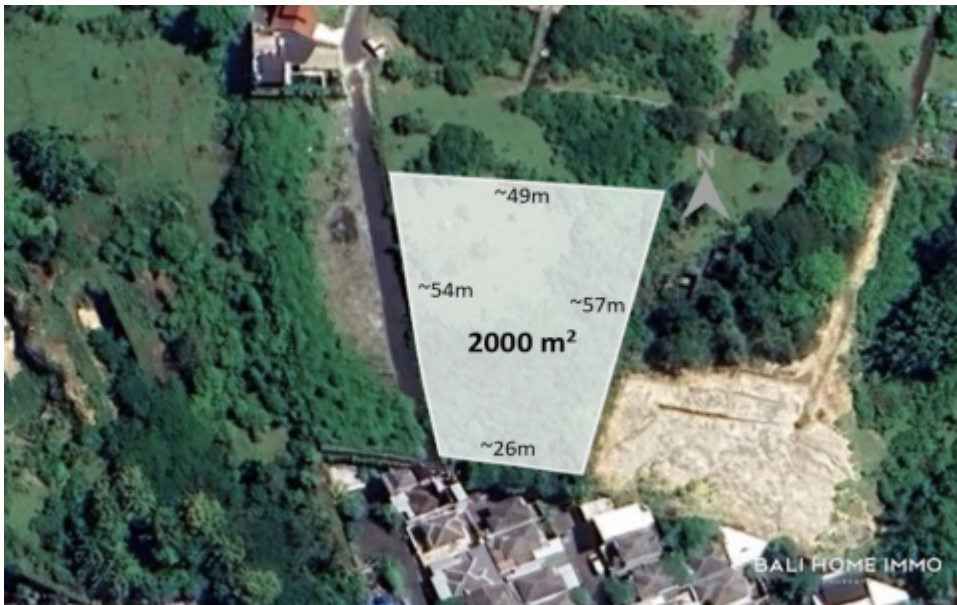

**BALIHOMIIMMO**  
PROPERTY

<b>LAND SIZE</b> 20000 m <sup>2</sup>
<b>VIEW</b> Hillside
<b>SURROUNDING</b> Residential area
<b>SPLITABLE</b> Yes
<b>LEASEHOLD PERIOD</b> 30 year
<b>PRICE/ARE/YEAR</b> IDR 8.000.000

### General Information

Price on Request  
Land Size : 20.000 m<sup>2</sup>  
Surrounding : Residential area  
Splitable :  
Road Access : Yes  
View : Hillside  
Road Width (meter) : 4 m  
Zoning : Residential  
Leasehold Period : 30 year