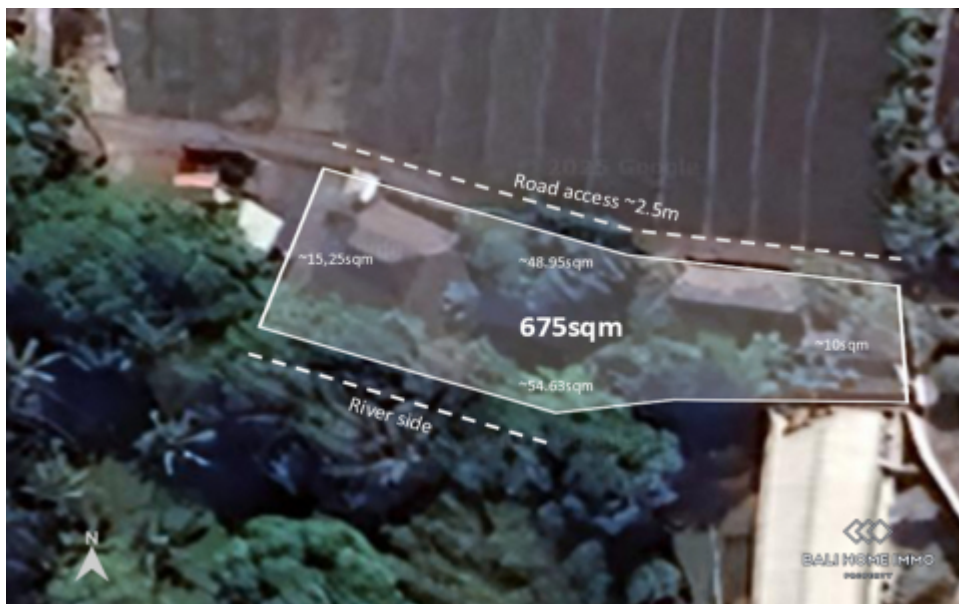

BALIHOMIIMMO

PROPERTY

LAND SIZE 675 m ²
VIEW River
SURROUNDING Residential area
SPLITABLE No
LEASEHOLD PERIOD 40 year
PRICE/ARE/YEAR IDR 25.000.000

6.7 ARE LAND WITH JOGLO VILLAS FOR SALE LEASEHOLD IN BALI PERERENAN - AR082

General Information

IDR 6.750.000.000
Land Size : 675 m²
Surrounding : Residential area
Splitable :
Road Access : Yes
View : River
Road Width (meter) : 3 m
Zoning : Residential
Leasehold Period : 40 year