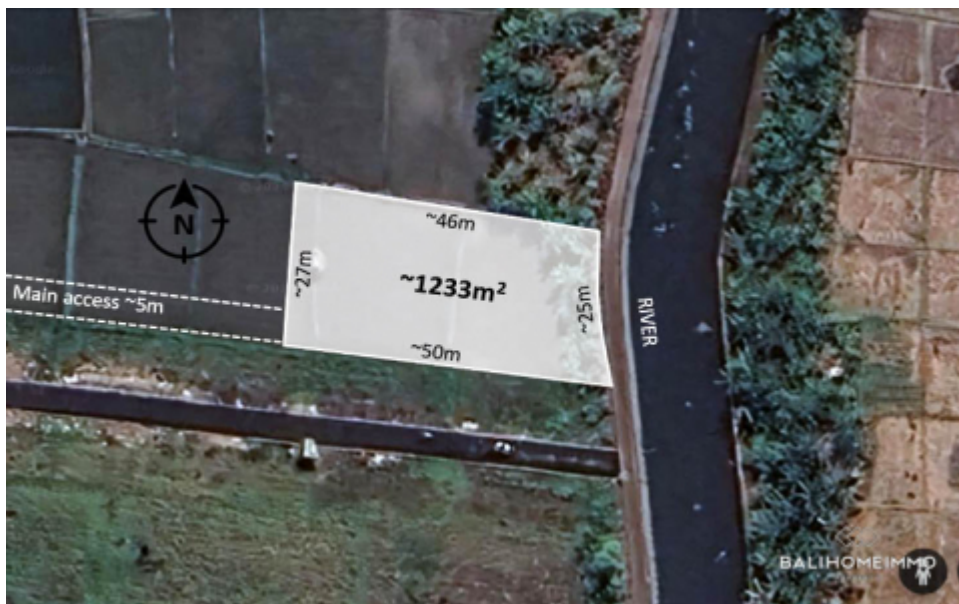

BALIHOMIIMMO

PROPERTY

LAND SIZE

1233 m²

VIEW

Rice field

SURROUNDING

Residential area

SPLITABLE

No

LEASEHOLD PERIOD

30 year

PRICE/ARE/YEAR

IDR 18.000.000

12 ARE LAND WITH RICEFIELD VIEW FOR SALE IN SEMINYAK - FF227

General Information

Price on Request

Land Size : 1.233 m²

Surrounding : Residential area

Splitable :

Road Access : Yes

View : Rice field

Road Width (meter) : 5 m

Zoning : Residential