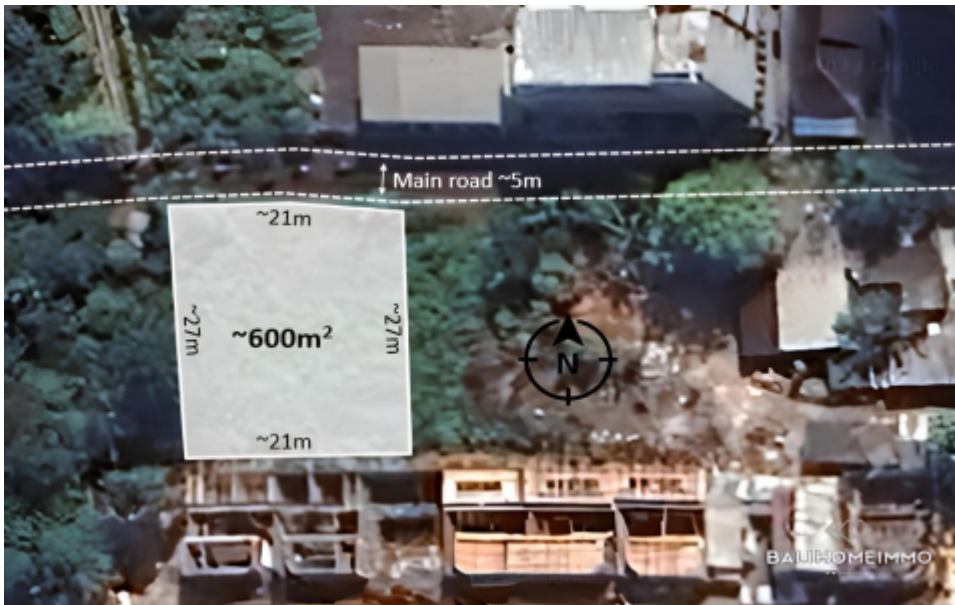

BALIHOMIIMMO

PROPERTY

LAND SIZE

600 m²

VIEW

Not specific

SURROUNDING

Residential area

Price on Request

Land Size : 600 m²

Surrounding : Residential area

Splitable :

Road Access : Yes

Road Width (meter) : 5 m

Leasehold Period : 30 year

Phone : +6282194359401