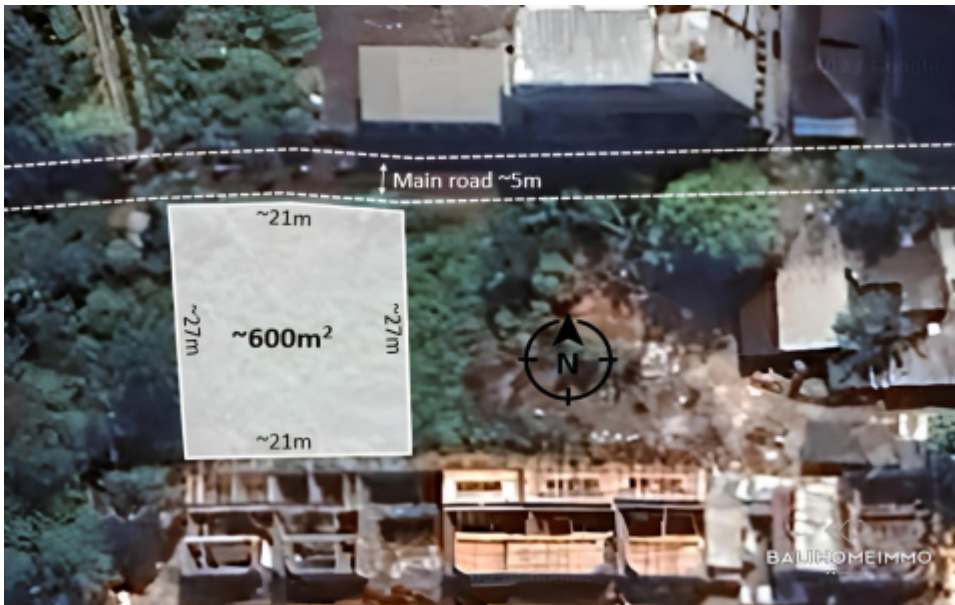

BALIHOMIIMMO

PROPERTY

LAND SIZE

600 m²

VIEW

Not specific

SURROUNDING

Residential area

Price on Request

Land Size : 600 m²

Surrounding : Residential area

Splitable :

Road Access : Yes

Road Width (meter) : 5 m

Zoning : Touristic

Leasehold Period : 30 year