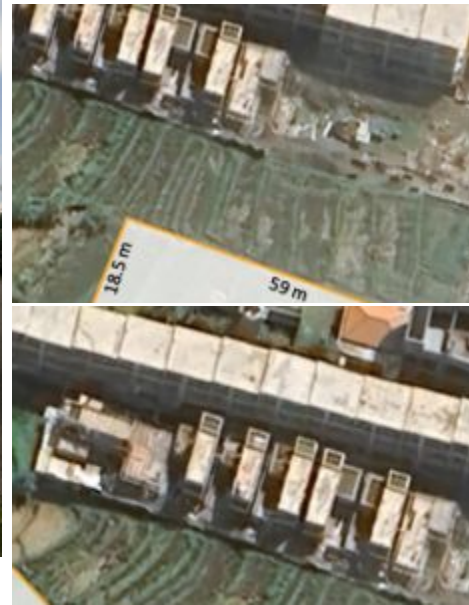

BALIHOMIIMMO

PROPERTY

LAND SIZE

1536 m²

VIEW

Rice field

SURROUNDING

Touristic Area

SPLITABLE

Yes

LEASEHOLD PERIOD

30 year

PRICE/ARE/YEAR

IDR 29.000.000

15 ARE STREET FRONT LAND FOR SALE LEASEHOLD WALKING DISTANCE TO CEMAGI BEACH - IJ043

General Information

Price on Request

Land Size : 1.536 m²

Surrounding : Touristic Area

Splitable :

View : Rice field

Zoning : Touristic

Leasehold Period : 30 year

Phone : +6282194359401