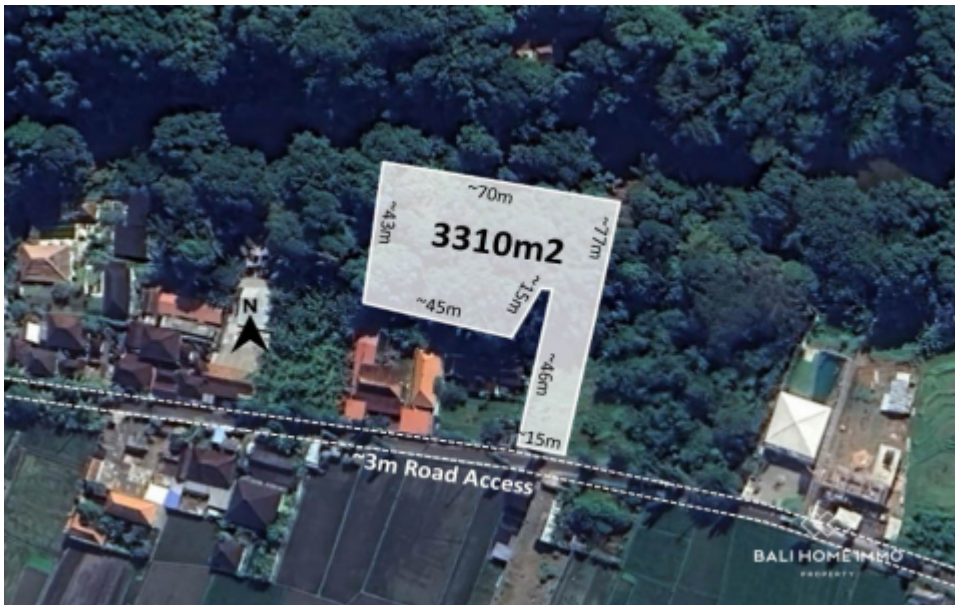

BALIHOMAIMMO

PROPERTY

LAND SIZE

3310 m²

VIEW

River

SURROUNDING

Residential area

SPLITABLE

No

LEASEHOLD PERIOD

28 year

PRICE/ARE/YEAR

IDR 10.500.000

33 ARE RIVER SIDE LAND FOR SALE IN CEPAKA - RF7435

General Information

Price on Request

Land Size : 3.310 m²

Surrounding : Residential area

Splitable :

Road Access : Yes

View : River

Road Width (meter) : 4 m

Zoning : Residential