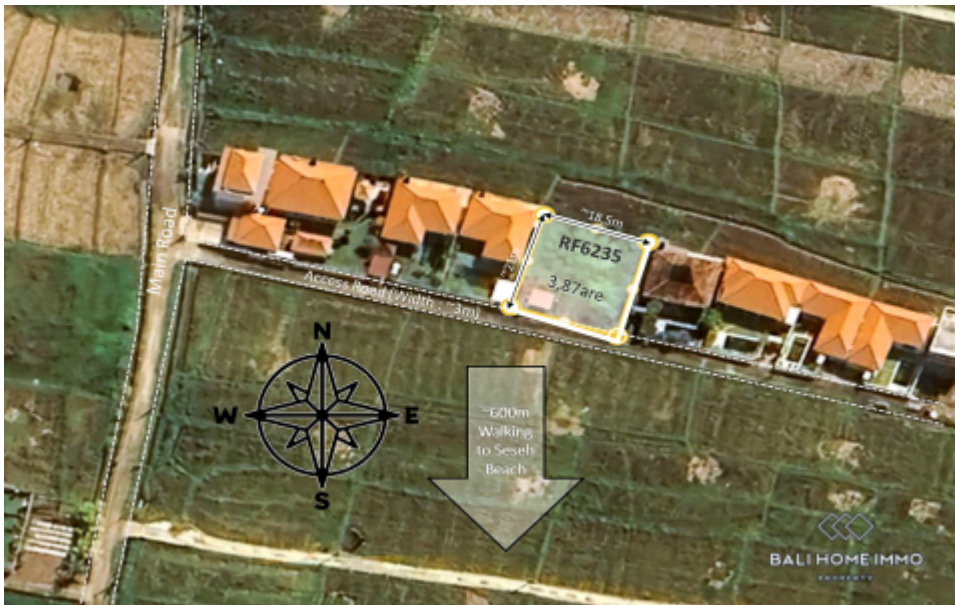

BALIHOMIIMMO

PROPERTY

LAND SIZE

387 m²

VIEW

Rice field

SURROUNDING

Touristic Area

SPLITABLE

No

LEASEHOLD PERIOD

28 year

PRICE/ARE/YEAR

IDR 23.000.000

TOURISTIC LAND FOR SALE LEASEHOLD NEAR SESEH BEACH - RF6235

General Information

Price on Request

Land Size : 387 m²

Surrounding : Touristic Area

Splitable :

Road Access : Yes

View : Rice field

Road Width (meter) : 3 m

Zoning : Touristic