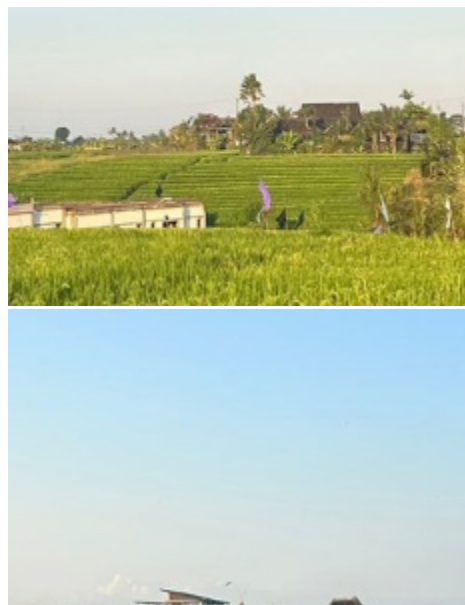

BALIHOMIIMMO

PROPERTY

LAND SIZE 150 m ²
VIEW Rice field
SURROUNDING Touristic Area
SPLITABLE No
LEASEHOLD PERIOD 30 year
PRICE/ARE/YEAR IDR 40.000.000

TOURISTIC ZONING LAND FOR SALE LEASEHOLD IN BALI CEMAGI - RF9795

General Information

IDR 1.800.000.000
Land Size : 150 m²
Surrounding : Touristic Area
Splitable :
Road Access : Yes
View : Rice field
Road Width (meter) : 5 m
Zoning : Touristic
Leasehold Period : 30 year