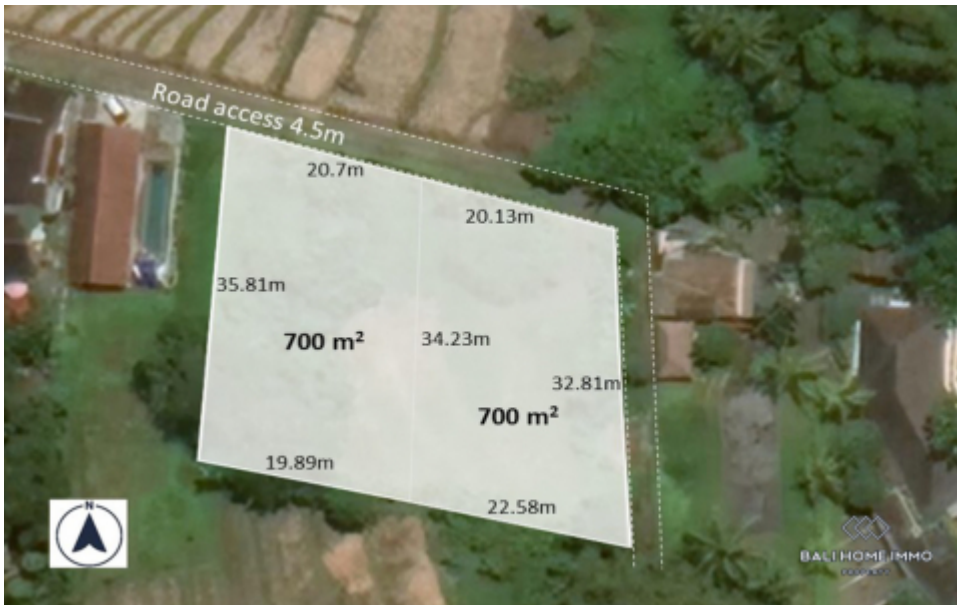

BALIHOMIIMMO

PROPERTY

LAND SIZE

1400 m²

VIEW

Not specific

SURROUNDING

Residential area

SPLITABLE

Yes

LEASEHOLD PERIOD

30 year

PRICE/ARE/YEAR

IDR 5.999.999

LAND FOR SALE LEASEHOLD IN NYANYI - TANAH LOT AREA - RF2587

General Information

Price on Request

Land Size : 1.400 m²

Surrounding : Residential area

Splitable :

Road Access : Yes

Road Width (meter) : 4 m

Zoning : Residential

Leasehold Period : 30 year