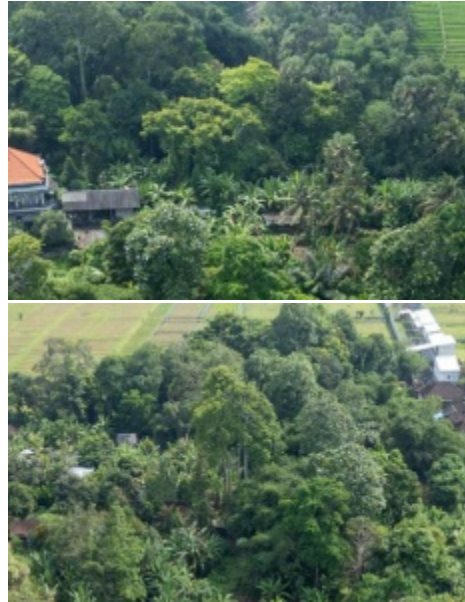

BALIHOMIIMMO

PROPERTY

LAND SIZE

3000 m²

VIEW

Pool

SURROUNDING

Touristic Area

IDR 10.500.000.000

Land Size : 3.000 m²

Surrounding : Touristic Area

Splitable :

Road Access : Yes

View : Pool

Road Width (meter) : 3 m

Zoning : Touristic